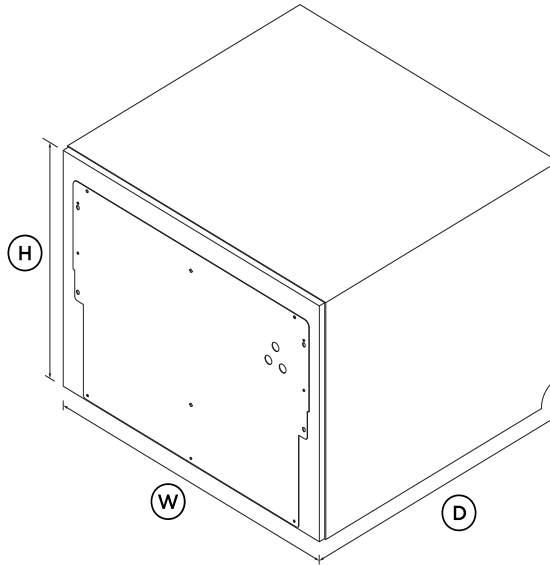

Integrated Single DishDrawer™ Dishwasher, Tall, Sanitise

Series 11 | Integrated

Panel Ready

Place anywhere in your kitchen at bench height for easy loading and seamless integration. Features a premium stainless steel interior.

DIMENSIONS

Height	454mm
Width	599mm
Depth	571mm

FEATURES & BENEFITS

Seamless integration

With the flexibility of ergonomic placement and function, single DishDrawer™ Dishwashers can be distributed throughout the kitchen to support patterns of use. The touch-sensitive control panel is located inside this Integrated model, leaving an uninterrupted exterior that blends seamlessly with surrounding cabinetry.