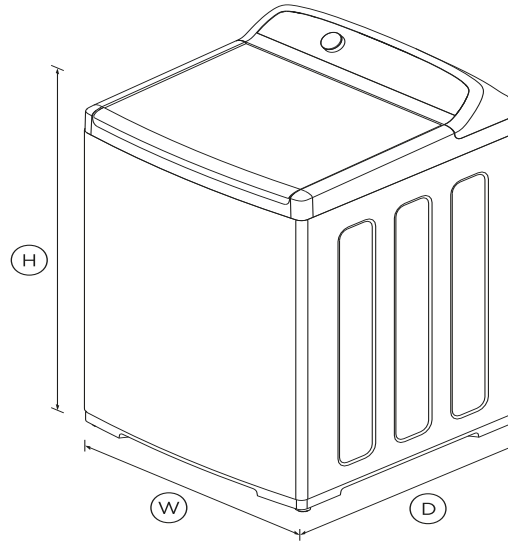

DIMENSIONS

Height	1060 - 1090mm
Width	685mm
Depth	700mm

FEATURES & BENEFITS

Eco-Active™ Wash

Eco-Active™ recirculates water and detergent through clothes so less hot water is used to remove stains, dirt and bacteria.

Product dimensions

Depth	700mm
Height	1060 - 1090mm
Height (Lid open)	1420 - 1460mm
Width	685mm

Warranty

Parts and labour	2 years
Parts only SmartDrive™ Motor	10 years

Wash Cycles

Allergy	•
Bulky	•
Conventional	•
Easy Iron	•