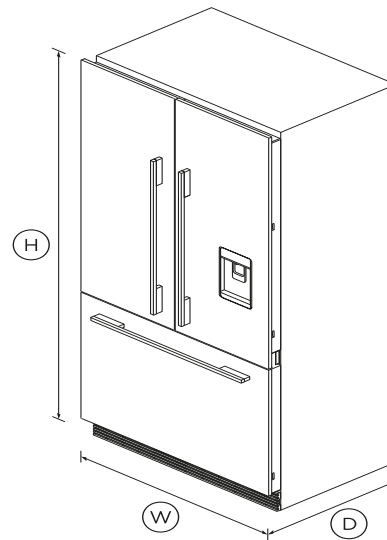

# Integrated French Door Refrigerator Freezer, 90cm, Ice & Water

Series 7 | Integrated

Stainless Steel | French hinge

This large capacity refrigerator with bottom freezer seamlessly integrates into your kitchen, fitting flush into your cabinetry.

## DIMENSIONS

<b>Height</b>	<b>1797mm</b>
<b>Width</b>	<b>896mm</b>
<b>Depth</b>	<b>610mm</b>