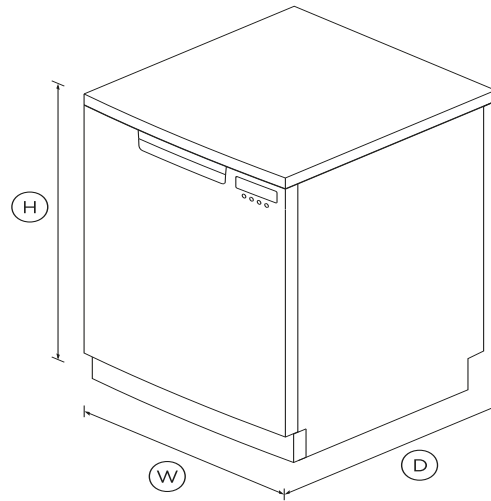

DIMENSIONS

Height	820 - 870 mm
Width	597 mm
Depth	600 mm

FEATURES & BENEFITS

A reliable wash

A three stage filtration system results in a superior clean. Cup racks, wine glass supports and cutlery basket allow safe and easy cleaning of everyday items. A rinse aid indicator reminds you to top up for squeaky-clean dishes.

Easy to load

Designed to fit 15 place settings, the middle basket, cup racks and wine glass holders are easily adjusted to accommodate different sized dishes.

SPECIFICATIONS

Accessories

Cutlery basket	•
Kickstrip	proud-white

Capacity and Loading

Accommodates round plates	300mm
Adjustable height, foldable	•
Easy lift adjustable upper	•
Fold down tines	•
Place settings	15
Wine glass supports	•

Consumption

Energy star rating	3.5 star
Energy usage	286kWh/year
Water rating (WELS)	5 star
Water usage	11.4 litres per wash cycle

Performance

Noise emissions **47dBA**

Power requirements

Amperage **10A**

Product dimensions

Depth **600 mm**
 Height **820 - 870 mm**
 Width **597 mm**

Warranty

Parts and labour **2 years**