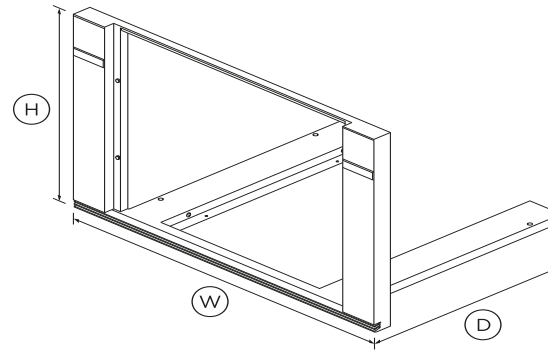

Companion Trim Kit, 30"

Series 9 | Contemporary

Black

Blends our Companion Built-In Coffee Maker (EB24DSXB1) or Combination Steam Oven (OS24NDB1) into your cabinetry seamlessly.

DIMENSIONS

Height	18 13/16"
Width	29 13/16"

SPECIFICATIONS

Product dimensions

Height	18 13/16"
Width	29 13/16"

SKU	82294
-----	-------

The product dimensions and specifications in this page apply to the specific product and model. Under our policy of continuous improvement, these dimensions and