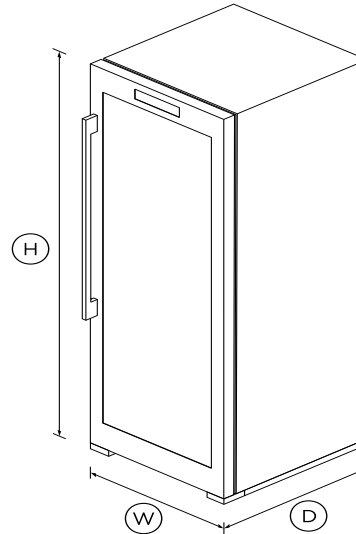

- 127 bottle capacity
- With dual temperature zones, to ensure you can perfectly store wines of all varieties
- Brushed metal handle

DIMENSIONS

Height	1660mm
Width	595mm
Depth	639mm

FEATURES & BENEFITS

TOTAL CONTROL