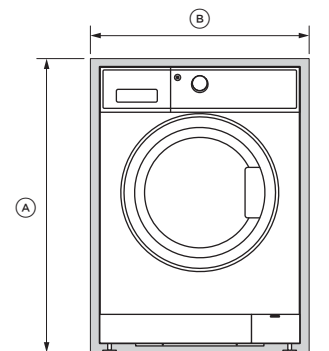

\*including dial and door (when closed)

**Washers:** WH7560P, WH7560J, WH8060J, WH1260P, WH1260F

**Washer dryers:** WD7560P

CAVITY DIMENSIONS	MM
(A) Height to under bench	870
(B) Width	640
Depth*	590

\*including dial and door (when closed)