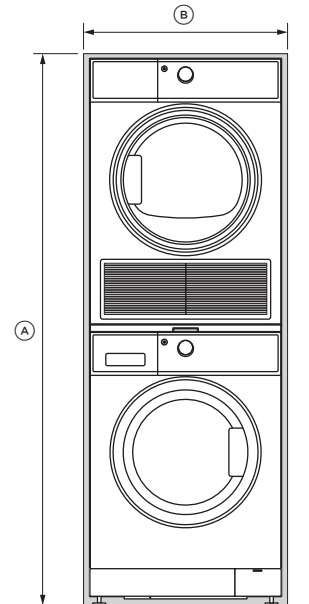

### Stacking kit (428159) compatibility

**Washers:** WH1160P, WH1260P, WH1260F

**Dryers:** DC8060P, DH8060C, DH9060P, DH9060C

CAVITY DIMENSIONS		MM
Ⓐ	Height to under cabinet	1760
Ⓑ	Width	640
	Depth*	645

\*including dial and door (when closed)