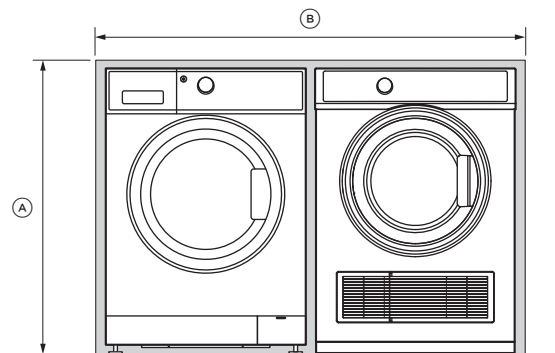

UNDER BENCH WASHER & WASHER DRYER

Washers: WH8560P, WH8560J, WH8560F, WH8060P, WH8060F, WH9060J, WH9060P, WH1060P3, WH1060J, WH1160P, WH1260P, WH1260F

Washer dryers: WD8560F

CAVITY DIMENSIONS	MM
(A) Height to under bench	870
(B) Width	640
Depth*	645

*including dial and door (when closed)

Washers: WH7560P, WH7560J, WH8060J, WH1260P, WH1260F

Washer dryers: WD7560P

CAVITY DIMENSIONS	MM
(A) Height to under bench	870
(B) Width	640
Depth*	590

*including dial and door (when closed)