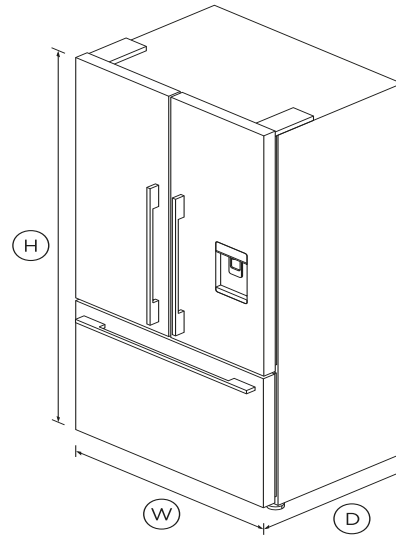

Freestanding French Door Refrigerator Freezer, 90cm, 569L, Ice & Water

Series 7 | Contemporary

Stainless Steel | French hinge

You'll have plenty of flexible storage space in this striking, large capacity French Door refrigerator freezer.

DIMENSIONS

Height	1790mm
Width	900mm
Depth	695mm

FEATURES & BENEFITS

ActiveSmart™ Foodcare

ActiveSmart™ Foodcare learns how you live. It's technology which understands how you use your refrigerator and adjusts temperature, airflow and humidity inside to help keep food fresher for longer.