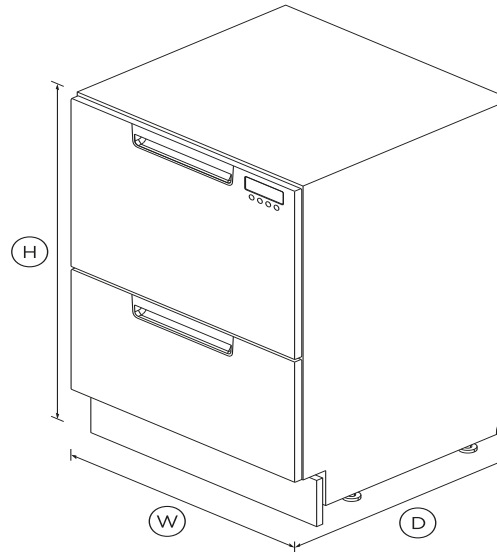

Double DishDrawer™ Dishwasher, Tall, Sanitize

Series 7 | Contemporary

White

Doing the dishes got easier. Load one drawer while the other washes – with the top drawer fitting your large dinner plates easily.

- Six wash programs, as well as additional Quick wash, Sanitize and Extra Dry options
- Flexible racking can be folded down to fit bigger dishes

DIMENSIONS

Height	34 - 36 3/8"
Width	23 9/16"
Depth	22 9/16"