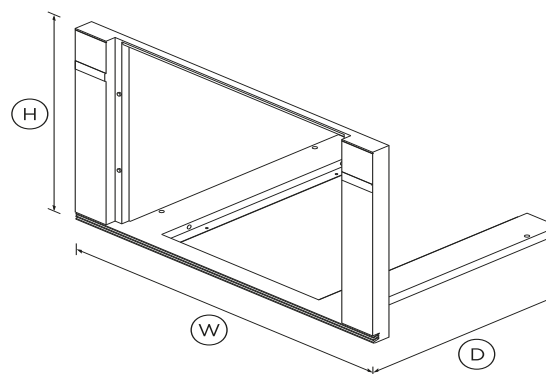

## DIMENSIONS

Height	18 13/16"
Width	29 13/16"
Depth	20 7/8"

The product dimensions and specifications in this page apply to the specific product and model. Under our policy of continuous improvement, these dimensions and specifications may change at any time. You should therefore check with Fisher & Paykel's Customer Care Centre to ensure this page correctly describes the model currently available. ? Fisher & Paykel Appliances Ltd 2020