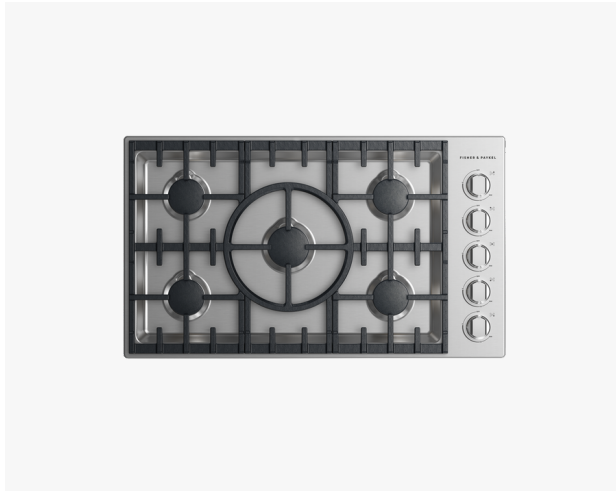

## Gas Cooktop, 36"

---

Series 7 | Professional

Stainless Steel | Natural gas

### DIMENSIONS

---

|        |        |
|--------|--------|
| Height | 5 1/2" |
| Width  | 36"    |
| Depth  | 21"    |

A powerful high-heat five burner with precision control and performance. Pair with any other appliance in our Professional range.

- Your burners can deliver anything from a high 20,000 BTU heat per burner for fast boiling, to a gentle flame for simmering
- Continuous surface grates designed for pots and pans to move safely across the cooktop