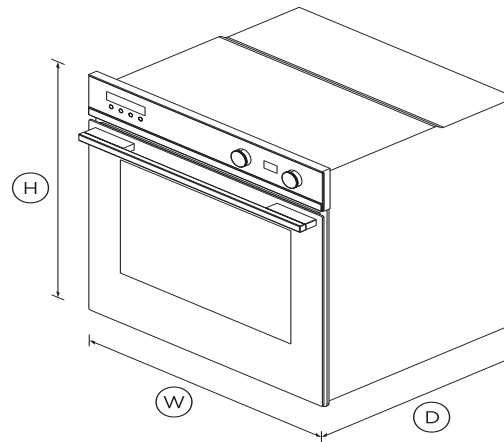

Oven, 60cm, 9 Function, Self-cleaning

Series 7 | Contemporary

Black

With generous capacity and beautiful black Contemporary styling, this built-in oven will complement your kitchen design perfectly.

- 85L total capacity, with 9 oven functions including Pizza Bake and Roast
- Moisture level control with ActiveVent™ technology
- Pyrolytic self-cleaning function breaks down food residue for an easy clean

DIMENSIONS

Height	598mm
Width	596mm
Depth	565mm

FEATURES & BENEFITS

Multi-Function Flexibility

Nine functions including Roast, Pizza Bake and Fan Grill mean no matter what you're cooking, you've got the right heat to match.

Product dimensions

- Depth **565mm**
- Height **598mm**
- Width **596mm**

Safety

- Balanced oven door
- Catalytic venting system
- Control panel key lock
- CoolTouch door
- Non-tip shelves

SKU **82145**

The product dimensions and specifications in this page apply to the specific product and model. Under our policy of continuous improvement, these dimensions and specifications may change at any time. You should therefore check with Fisher & Paykel's Customer Care Centre to ensure this page correctly describes the model currently available. ? Fisher & Paykel Appliances Ltd 2020