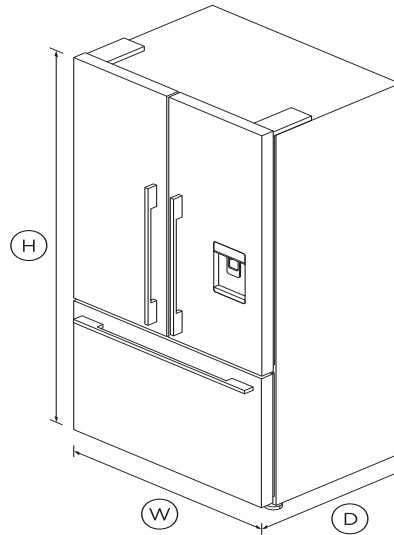

Freestanding French Door Refrigerator Freezer, 90cm, 569L, Ice & Water

Series 7 | Contemporary

Black Stainless Steel | French hinge

Our largest capacity French Door model has intuitive, flexible storage space, with a sleek black stainless steel finish.

DIMENSIONS

Height	1790mm
Width	900mm
Depth	695mm

FEATURES & BENEFITS

ActiveSmart™ Foodcare

ActiveSmart™ Foodcare learns how you live. It's the technology that understands how you use your refrigerator and adjusts the temperature, airflow and humidity inside to help keep food fresher for longer.