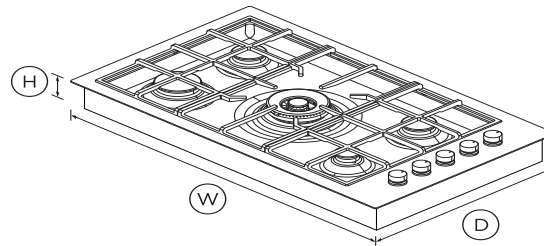

# Gas on Steel Cooktop, 36", Flush Fit, LPG

Series 9 | Contemporary

Stainless Steel | LPG

Our award-winning cooktop fits flush into your kitchen benchtop, for a seamless look and easy cleaning.

- Five burners including a wok burner
- Auto re-ignition means if the flame goes out it will automatically re-light for safety

## DIMENSIONS

Height	3 1/16"
Width	35 1/2"
Depth	20 7/8"