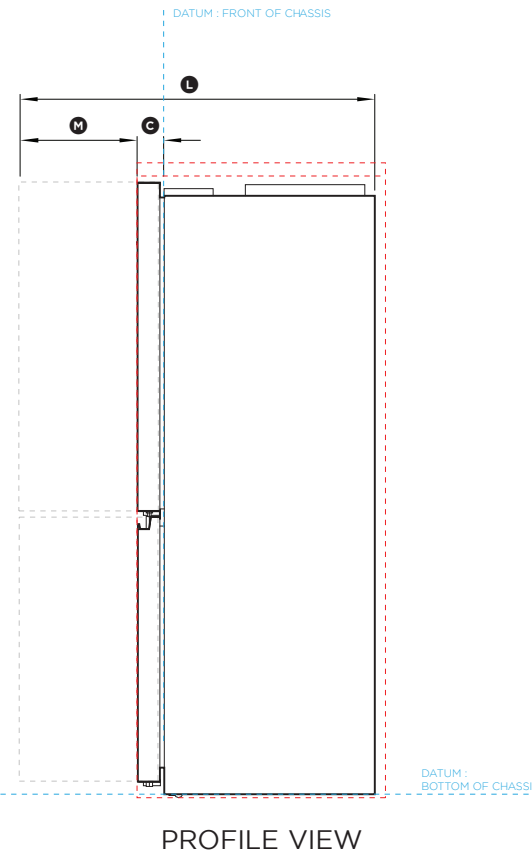

## DATA SHEET Quad Door Refrigerator Freezer Non-Ice & Water, 79cm

### Model no:

RF500QNUB1, RF500QNUX1

| Product Dimensions  | mm          |
|---|-------------|
| Ⓐ Overall height of fridge                                  | 1790 - 1799 |
| Ⓑ Overall width of fridge                                   | 790         |
| Ⓒ Depth of fridge door and gasket (excludes handle)         | 78          |
| Ⓓ Depth of fridge door and chassis (excludes handle)        | 692         |
| Ⓔ Depth of fridge chassis (does not include fridge door)    | 614         |
| Ⓕ Height from bottom datum to top of fridge door            | 1747        |
| Ⓖ Height of feet (adjustable)                               | 35          |
| Ⓗ Height of top door  | 959         |
| Ⓘ Height of bottom door                                     | 773         |
| Ⓚ Distance between top and bottom door panels               | 15          |
| Ⓛ Distance between left and right door panels               | 10          |
| Ⓛ Depth with door open - from rear of fridge - 90° rotation | 1030        |
| Ⓜ Depth with door open - from flush with door - 90 rotation | 338         |

| Cabinetry Dimensions                                      | mm   |
|---|------|
| Inside height of cavity                                   | 1810 |
| <b>Flush with refrigerator chassis full door rotation</b> |      |
| Inside width  | 830  |
| Inside depth  | 640  |
| <b>Flush with refrigerator door full door rotation</b>    |      |
| Inside width  | 990  |
| Inside depth flush to flat door                           | 718  |