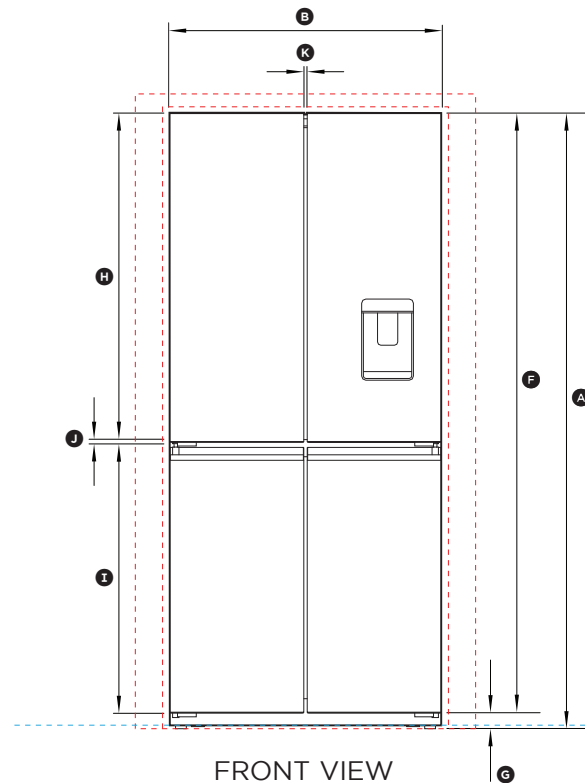

## DATA SHEET Quad Door Refrigerator Freezer Non-Ice & Water, 79cm

### Model no:

RF500QNUB1, RF500QNUX1

| Product Dimensions  | mm          |
|---|-------------|
| Ⓐ Overall height of fridge                                  | 1790 - 1799 |
| Ⓑ Overall width of fridge                                   | 790         |
| Ⓒ Depth of fridge door and gasket (excludes handle)         | 78          |
| Ⓓ Depth of fridge door and chassis (excludes handle)        | 692         |
| Ⓔ Depth of fridge chassis (does not include fridge door)    | 614         |
| Ⓕ Height from bottom datum to top of fridge door            | 1747        |
| Ⓖ Height of feet (adjustable)                               | 35          |
| Ⓗ Height of top door  | 959         |
| Ⓘ Height of bottom door                                     | 773         |
| Ⓚ Distance between top and bottom door panels               | 15          |
| Ⓛ Distance between left and right door panels               | 10          |
| Ⓛ Depth with door open - from rear of fridge - 90° rotation | 1030        |
| Ⓜ Depth with door open - from flush with door - 90 rotation | 338         |

| Cabinetry Dimensions                                      | mm   |
|---|------|
| Inside height of cavity                                   | 1810 |
| <b>Flush with refrigerator chassis full door rotation</b> |      |
| Inside width  | 830  |
| Inside depth  | 640  |
| <b>Flush with refrigerator door full door rotation</b>    |      |
| Inside width  | 990  |
| Inside depth flush to flat door                           | 718  |