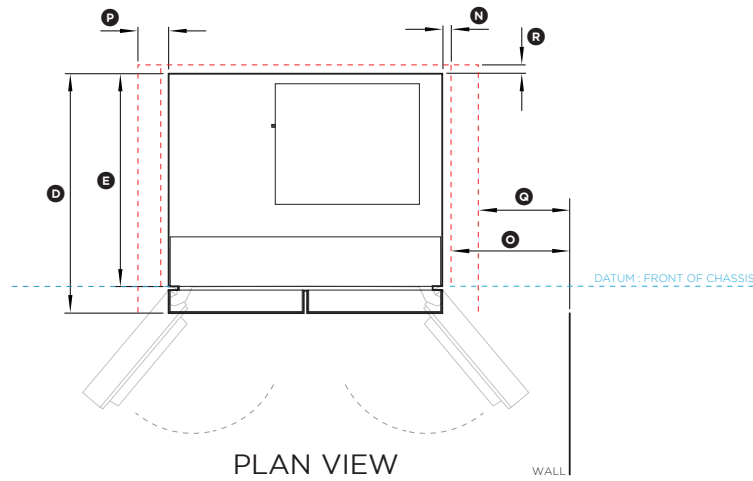

## DATA SHEET Quad Door Refrigerator Freezer Non-Ice & Water, 79cm

### Model no:

RF500QNUB1, RF500QNUX1

| Product Dimensions  | mm          |
|---|-------------|
| Ⓐ Overall height of fridge                                  | 1790 - 1799 |
| Ⓑ Overall width of fridge                                   | 790         |
| Ⓒ Depth of fridge door and gasket (excludes handle)         | 78          |
| Ⓓ Depth of fridge door and chassis (excludes handle)        | 692         |
| Ⓔ Depth of fridge chassis (does not include fridge door)    | 614         |
| Ⓕ Height from bottom datum to top of fridge door            | 1747        |
| Ⓖ Height of feet (adjustable)                               | 35          |
| Ⓗ Height of top door  | 959         |
| Ⓘ Height of bottom door                                     | 773         |
| Ⓚ Distance between top and bottom door panels               | 15          |
| Ⓛ Distance between left and right door panels               | 10          |
| Ⓛ Depth with door open - from rear of fridge - 90° rotation | 1030        |
| Ⓜ Depth with door open - from flush with door - 90 rotation | 338         |

| Cabinetry Dimensions                                      | mm   |
|---|------|
| Inside height of cavity                                   | 1810 |
| <b>Flush with refrigerator chassis full door rotation</b> |      |
| Inside width  | 830  |
| Inside depth  | 640  |
| <b>Flush with refrigerator door full door rotation</b>    |      |
| Inside width  | 990  |
| Inside depth flush to flat door                           | 718  |