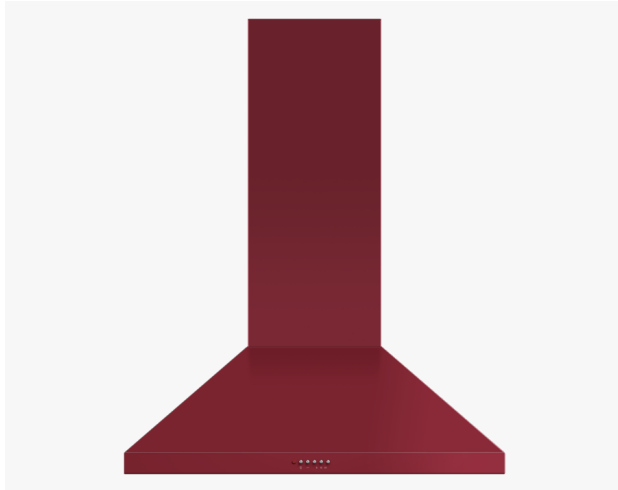

Wall Rangehood, 90cm, Pyramid Chimney

Series 7 | Classic

Red

Pairing well with the red Classic Freestanding Cooker, this wall chimney rangehood extracts steam and cooking odours effectively.

- With three fan speeds, select the perfect extraction rate for your cooking
- Dishwasher-safe filters that are easy to remove and clean
- Powerful 780m³/hr maximum airflow with edge-to-edge extraction
- Energy-efficient LED lighting to illuminate your cooktop

DIMENSIONS

Height	636-975mm
Width	898mm
Depth	500mm

FEATURES & BENEFITS

Complementary Design

This wall chimney rangehood is designed to match the red Classic Freestanding Cooker in both colour and style, including stylish chrome touch buttons.