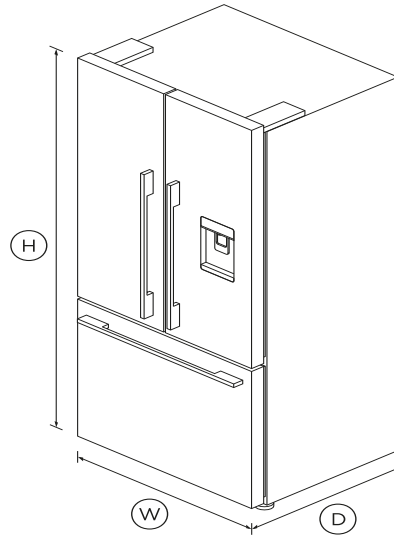

Freestanding French Door Refrigerator Freezer, 32", 17 cu ft, Ice & Water

Series 7 | Contemporary

Stainless Steel | French hinge

Designed for those who need plenty of flexible space for their cold and frozen food storage, with a stylish stainless steel finish.

- ActiveSmart™ technology helps keep food fresher for longer by constantly maintaining the ideal temperature
- Spacious bottom freezer with full extension drawer gives easy access to frozen goods

DIMENSIONS

Height	67 3/4"
Width	31 1/8"
Depth	27 3/8"

FEATURES & BENEFITS

ActiveSmart™ Foodcare

ActiveSmart™ Foodcare learns how you live. It's technology which understands how you use your fridge and adjusts temperature, airflow and humidity inside to help keep food fresher for longer.