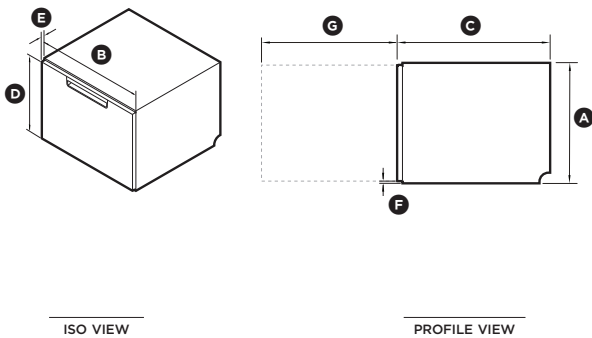

ACCESORIES

- ① Cutlery basket
- ② Knife clip and multipurpose clip

FISHER & PAYKEL

SPECIFICATION GUIDE

SINGLE DISHDRAWER™ DISHWASHER, SANITISE SERIES 7, CONTEMPORARY STYLE

SPECIFICATIONS

Model No.	DD60SCX9, DD60SCW9
Dimensions	H 410mm x W 599mm x D 573mm
Weight	32kg
Electrical	
Supply	220-240V, 50Hz
Service	4.2A
Receptacle	3 pin earthing-type
Plumbing	
Supply	3/4" BSP (GB20) to suit flat washer.
Pressure	max. 1 MPa (145 psi), min. 0.03 MPa (4.3 psi)

PLUMBING AND ELECTRICAL

Service outlet at rear extends both sides, hoses and cords can be routed to either or both sides.

PRODUCT DIMENSIONS

CAVITY DIMENSIONS: STANDARD INSTALLATION

	mm
Ⓐ Overall height	410
Ⓑ Overall width	599
Ⓒ Overall depth	573
Ⓓ Height of front panel	393
Ⓔ Depth of front panel	20
Ⓕ Height of ventilation gap below front panel	7
Ⓖ Depth of open drawer	547

	mm
Ⓐ Overall height	min 412
Ⓑ Overall width	600
Ⓒ Overall depth*	580

*Includes front panels