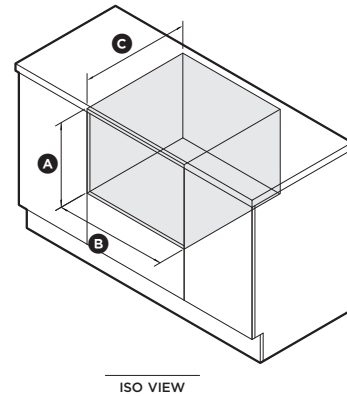

ACCESORIES

- ① Cutlery basket
- ② Knife clip and multipurpose clip

FISHER & PAYKEL

SPECIFICATION GUIDE

SINGLE DISHDRAWER™ DISHWASHER, SANITISE SERIES 7, CONTEMPORARY STYLE

SPECIFICATIONS

Model No.	DD60SCX9, DD60SCW9
Dimensions	H 410mm x W 599mm x D 573mm
Weight	32kg
Electrical	
Supply	220-240V, 50Hz
Service	4.2A
Receptacle	3 pin earthing-type
Plumbing	
Supply	3/4" BSP (GB20) to suit flat washer.
Pressure	max. 1 MPa (145 psi), min. 0.03 MPa (4.3 psi)

PLUMBING AND ELECTRICAL

Service outlet at rear extends both sides, hoses and cords can be routed to either or both sides.

PRODUCT DIMENSIONS

CAVITY DIMENSIONS: STANDARD INSTALLATION

	mm
Ⓐ Overall height	410
Ⓑ Overall width	599
Ⓒ Overall depth	573
Ⓓ Height of front panel	393
Ⓔ Depth of front panel	20
Ⓕ Height of ventilation gap below front panel	7
Ⓖ Depth of open drawer	547

	mm
Ⓐ Overall height	min 412
Ⓑ Overall width	600
Ⓒ Overall depth*	580

*Includes front panels