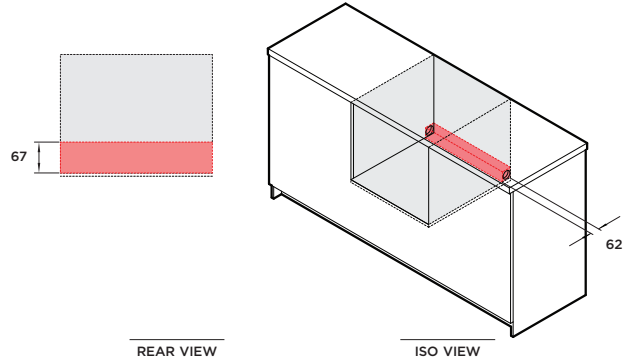

ACCESORIES

- ① Cutlery basket
- ② Knife clip and multipurpose clip

FISHER & PAYKEL

SPECIFICATION GUIDE

SINGLE DISHDRAWER™ DISHWASHER, SANITISE SERIES 7, CONTEMPORARY STYLE

SPECIFICATIONS

Model No.	DD60SCX9, DD60SCW9
Dimensions	H 410mm x W 599mm x D 573mm
Weight	32kg
Electrical	
Supply	220-240V, 50Hz
Service	4.2A
Receptacle	3 pin earthing-type
Plumbing	
Supply	3/4" BSP (GB20) to suit flat washer.
Pressure	max. 1 MPa (145 psi), min. 0.03 MPa (4.3 psi)

PLUMBING AND ELECTRICAL

Service outlet at rear extends both sides, hoses and cords can be routed to either or both sides.

PRODUCT DIMENSIONS

CAVITY DIMENSIONS: STANDARD INSTALLATION

	mm
Ⓐ Overall height	410
Ⓑ Overall width	599
Ⓒ Overall depth	573
Ⓓ Height of front panel	393
Ⓔ Depth of front panel	20
Ⓕ Height of ventilation gap below front panel	7
Ⓖ Depth of open drawer	547

	mm
Ⓐ Overall height	min 412
Ⓑ Overall width	600
Ⓒ Overall depth*	580

*Includes front panels