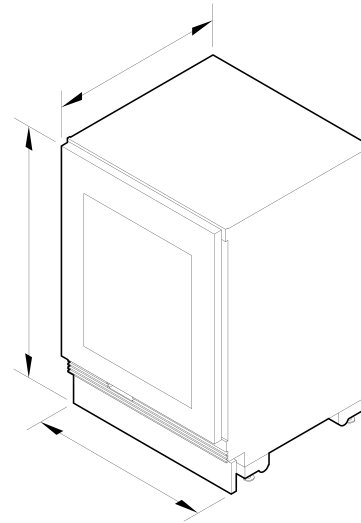

# 60cm Series 9 Integrated Wine Cabinet

Integrated

Designed for wine lovers, this under-counter wine cabinet seamlessly blends into any space of the evolving home. With dual temperature zones and specialised modes, it provides optimal conditions for all wine types.

## DIMENSIONS

Height	864 mm
Width	592 mm
Depth	579 mm