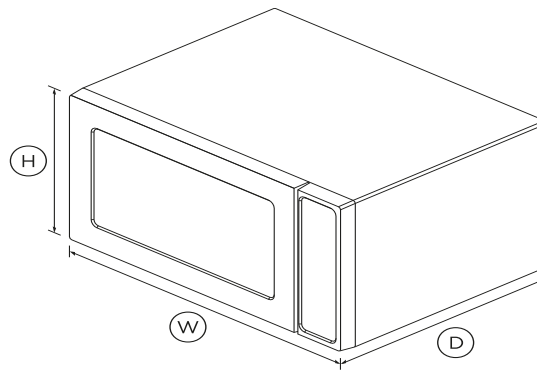

Microwave Oven, 24"

Series 5 | Contemporary

Stainless Steel

Heat or reheat entire dishes at once, fast, thanks to 1200 watts of power with multiple cook functions.

- Five cooking modes including Defrost, Warm and Reheat
- 2 cubic feet total capacity
- Use the 30" Microwave trim kit to integrate this microwave with your cabinetry

DIMENSIONS

Height	13 3/8"
Width	24"
Depth	19 1/8"

Height	13 3/8"
Width	24"

SKU	70996
-----	-------

The product dimensions and specifications in this page apply to the specific product and model. Under our policy of continuous improvement, these dimensions and specifications may change at any time. You should therefore check with Fisher & Paykel's Customer Care Centre to ensure this page correctly describes the model currently available. ? Fisher & Paykel Appliances Ltd 2020

SPECIFICATIONS

Accessories (sold separately)

Matching Trim Kit **TK30MOX1 (Traditional) /**

Functions

Popcorn •

Product dimensions

Depth 19 1/8"

Other product downloads available at fisherpaykel.com