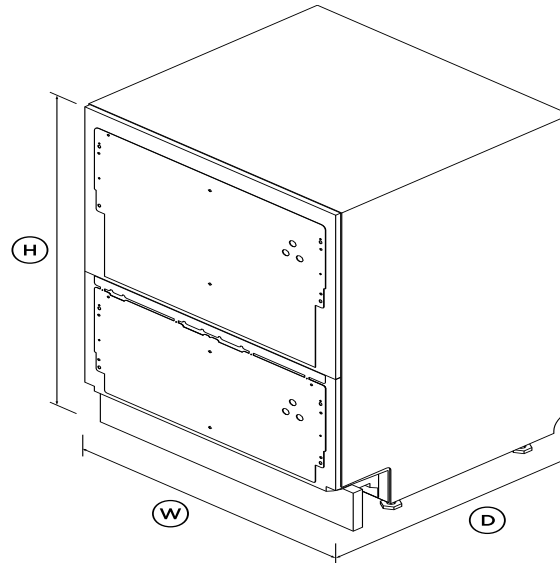

Integrated Double DishDrawer™ Dishwasher, Tall, Sanitise

Series 11 | Integrated

Panel Ready

Integrates seamlessly into kitchen cabinetry. Each drawer features a premium stainless steel interior and operates independently, for flexible washing.

DIMENSIONS

Height	865 - 925mm
Width	599mm
Depth	571mm

FEATURES & BENEFITS

SEAMLESS INTEGRATION

Install your DishDrawer™ Dishwasher into an existing kitchen space or integrate into kitchen cabinetry. The touch-sensitive control panel is located inside this Integrated model, leaving an uninterrupted exterior that blends seamlessly with surrounding cabinetry.