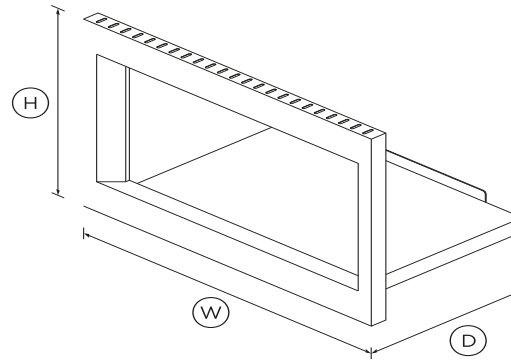

Microwave Trim Kit Accessory

Series 5 | Contemporary

Stainless Steel

This microwave trim kit integrates our 24" traditional microwave into your surrounding cabinetry.

- Pairs with our Traditional Microwave (MO-24SS-3Y)

DIMENSIONS

SKU

70866

The product dimensions and specifications in this page apply to the specific product and model. Under our policy of continuous improvement, these dimensions and specifications may change at any time. You should therefore check with Fisher & Paykel's Customer Care Centre to ensure this page correctly describes the model currently available. © Fisher & Paykel Appliances Ltd 2019.