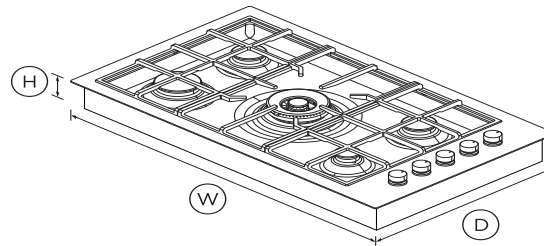

Gas on Steel Cooktop, 36", Flush Fit, LPG

Series 9 | Contemporary

Stainless Steel | LPG

Our award-winning cooktop fits flush into your kitchen benchtop, for a seamless look and easy cleaning.

- Five burners including a wok burner
- Auto re-ignition means if the flame goes out it will automatically re-light for safety

DIMENSIONS

Height	3 1/16"
Width	35 1/2"
Depth	20 7/8"

FEATURES & BENEFITS

Clever cooking results

The consistent flame and heat distribution of the dual flame wok burner combined with the highly responsive dials offer precise heat adjustment that can perfect a slow simmer for sauces or an intense heat for searing steaks.