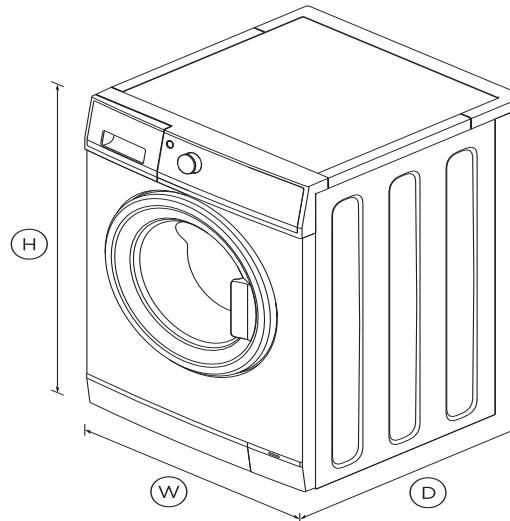

Front Loader Washing Machine, 9kg

Series 3 | Front Load

White

This front loader cares for all kinds of fabrics, with a cycle for everything from delicates to bulky items.

- Nine wash cycles including Quick, Delicate and Heavy
- Vortex Wash helps deliver a 30 minute Quick cycle without compromising fabric care

DIMENSIONS

Height	850mm
Width	600mm
Depth	655mm

FEATURES & BENEFITS

Nine fabric care cycles

Featuring nine specially-developed wash cycles to care for your clothes, this machine has a cycle to suit every load type from Heavy to Delicate.