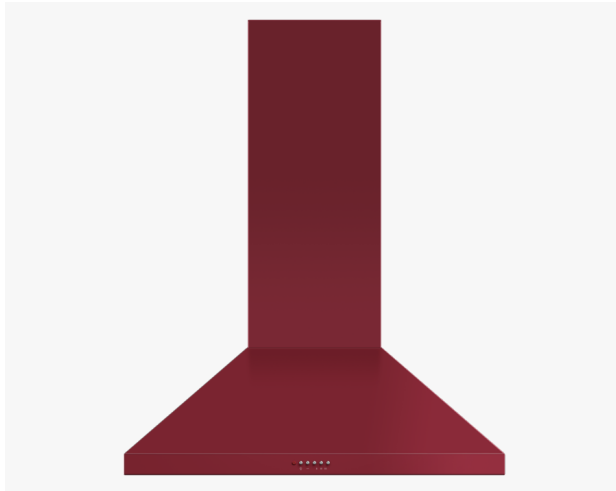

Wall Rangehood, 90cm, Pyramid Chimney

Series 7 | Classic

Red

Pairing well with the red Classic Freestanding Cooker, this wall chimney rangehood extracts steam and cooking odours effectively.

- With three fan speeds, select the perfect extraction rate for your cooking
- Dishwasher-safe filters that are easy to remove and clean
- Powerful 780m³/hr maximum airflow with edge-to-edge extraction
- Energy-efficient LED lighting to illuminate your cooktop

DIMENSIONS

Height	636-975mm
Width	898mm
Depth	500mm

FEATURES & BENEFITS

Complementary Design

This wall chimney rangehood is designed to match the red Classic Freestanding Cooker in both colour and style, including stylish chrome touch buttons.