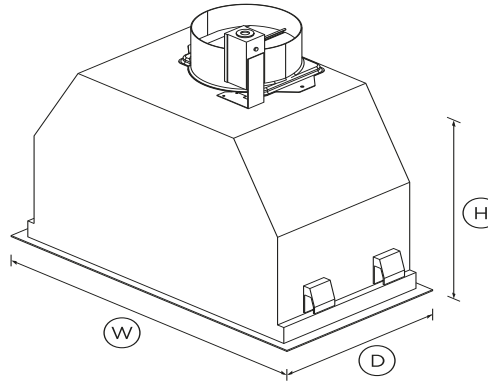

Insert Range Hood, 24"

Series 5 | Integrated

Stainless Steel

With edge-to-edge extraction, this efficient, stylish range hood is perfectly hidden away in your cabinetry.

- With four fan speeds, select the perfect extraction rate for your cooking
- Perimeter extraction creates a stylish look with efficient removal of steam and odors
- Powerful 600CFM maximum airflow

DIMENSIONS

Height	13 3/4"
Width	20 7/8"
Depth	11"

FEATURES & BENEFITS

Quiet and effective

This vent hood features four fan speeds providing powerful extraction to quickly remove odours and steam. As odors can linger in the kitchen well after cooking is finished, the timer keeps the vent hood working for up to 15 minutes before automatically turning off.

Product dimensions

Depth	11"
Height	13 3/4"
Width	20 7/8"

Product information

Control type	soft-touch button
--------------	-------------------

Ventilation features

Light type	LED
Timer function	•

Warranty

Parts and labour	2 years
------------------	---------