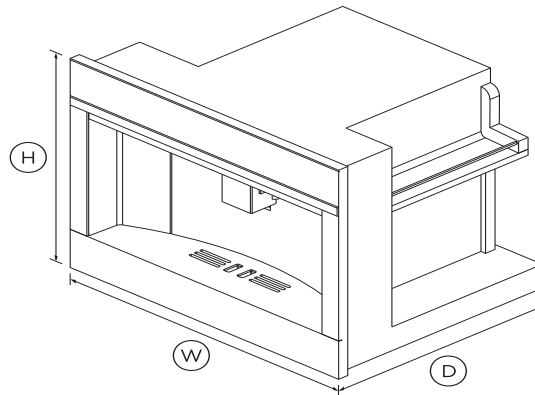

DIMENSIONS

Height	18"
Width	23 1/2"
Depth	18 7/8"

FEATURES & BENEFITS

Coffee choice

Fisher & Paykel's Coffee Maker has 13 different options to suit individual taste and selection - from Americano to Macchiato