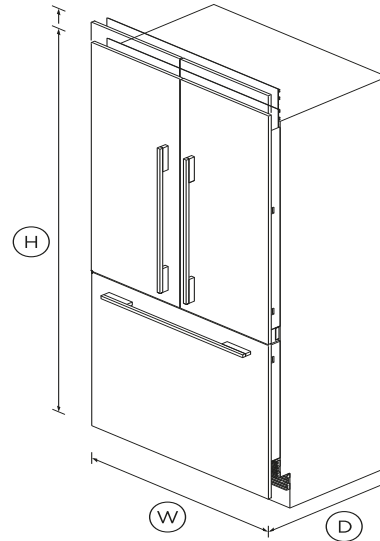

Integrated French Door Refrigerator Freezer, 36", Ice

Series 7 | Integrated

Panel Ready | French hinge

This large capacity refrigerator with bottom freezer seamlessly integrates into your kitchen, fitting flush into your cabinetry.

- ActiveSmart™ technology helps keep food fresher for longer by constantly maintaining the ideal temperature
- Customize with your own kitchen cabinetry or purchase our stainless steel door panel accessory
- Spacious bottom freezer with full extension drawer gives easy access to frozen goods
- Can be fitted for a height of 80 or 84 inches

DIMENSIONS

Height	79 13/16"
Width	35 1/16"
Depth	23 3/4"

FEATURES & BENEFITS

ActiveSmart™ Foodcare

ActiveSmart™ Foodcare learns how you live. It's technology which understands how you use your fridge and adjusts temperature, airflow and humidity inside to help keep food fresher for longer.