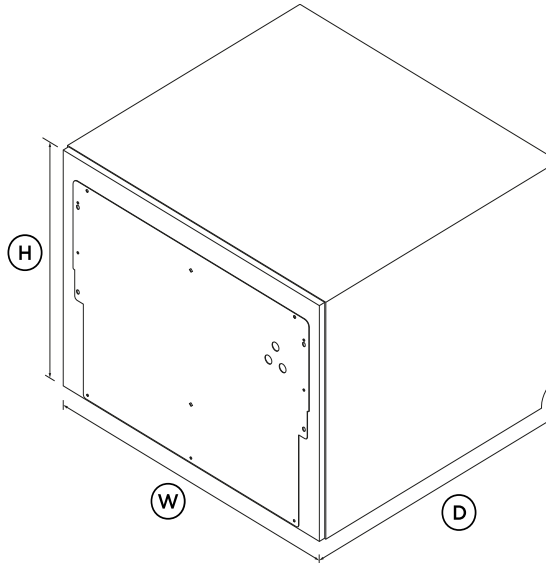

Integrated Single DishDrawer™ Dishwasher, Tall, Sanitise

Series 11 | Integrated

Panel Ready

Place anywhere in your kitchen at bench height for easy loading and seamless integration. Features a premium stainless steel interior.

DIMENSIONS

Height	454mm
Width	599mm
Depth	553mm

FEATURES & BENEFITS

Seamless Integration

With the flexibility of ergonomic placement and function, single DishDrawer™ Dishwashers can be distributed throughout the kitchen to support patterns of use. The touch-sensitive control panel is located inside this Integrated model, leaving an uninterrupted exterior that blends seamlessly with surrounding cabinetry.