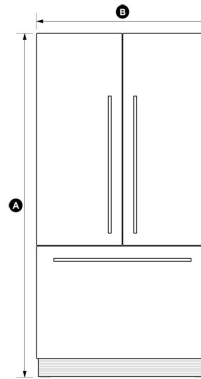

## ActiveSmart™ Refrigerator 36" French Door Integrated with ice - 72" Tall

Introducing the next generation in Fisher & Paykel refrigeration. With new flush-fit design and the ability to easily slide into existing kitchen spaces or be integrated behind kitchen cabinetry, these family-size refrigerators offer a seamless look to the kitchen while providing excellent food care with ActiveSmart™ technology. Stainless steel door panel set sold separately.

### Dimensions

Depth	23 3/4"
Height	Ⓐ 71 13/16"
Width	Ⓑ 35 21/32"