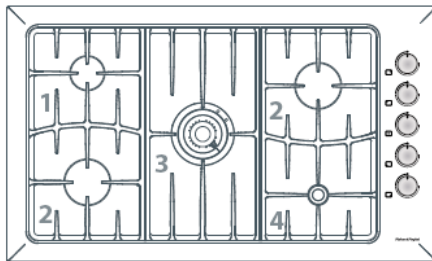

Model 85058 CG905DWACX1 FP IN

Information for cooktops purchased in India

Important!

Please note that the specifications of this particular cooktop model (85058 CG905DWACX1 FP IN) are different from those of model CG905DWAC as detailed in the enclosed manual. The differences are listed below. Keep these in mind when following the instructions in the manual for installing and using the cooktop. Save this information for future reference.

For use with LPG

For use with commercial LPG at 2 942 kN/m² (30 gf/cm²).

Not convertible

This cooktop is supplied factory-set for LPG, and is not convertible to run on any other gas type.

Burner ratings with commercial LPG

1	Semi-rapid	1413	kcal/h
2	Rapid	1664	kcal/h
3	Wok	4569	kcal/h
4	Auxiliary	912	kcal/h

No plug supplied

This cooktop is supplied with a power supply cable, but without a plug. Electrical connection must only be made by a suitably qualified technician, in accordance with locally applicable standards and regulations.