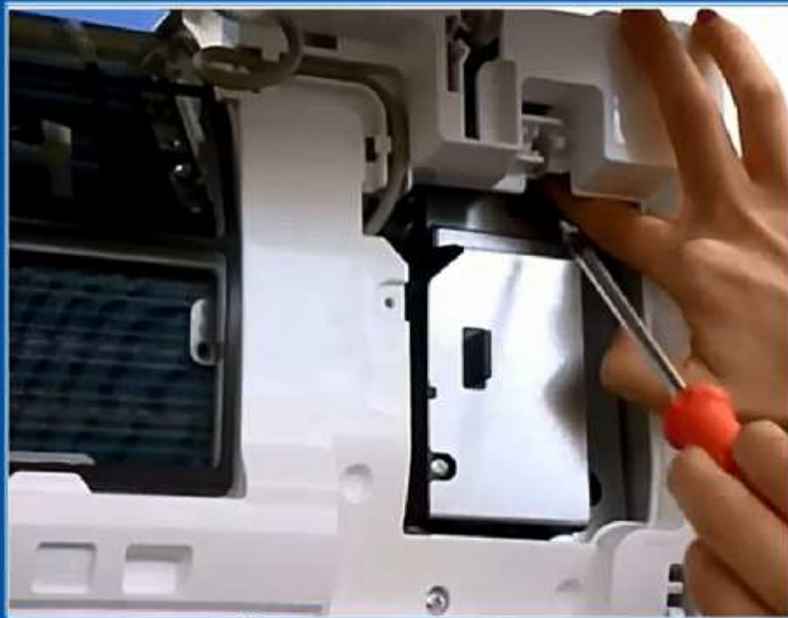

Open the front panel,
lock panel into position

Haier

air conditioners
Wi-Fi

Remove screw and cover.

Haier

air conditioners
Wi-Fi

Pull out lead terminal

Haier

air conditioners
Wi-Fi

Connect WiFi module
to lead terminal.

Haier

air conditioners
Wi-Fi

Recess module between
pcb and fascia edge.

Haier

air conditioners
Wi-Fi

Screw module to receptacle