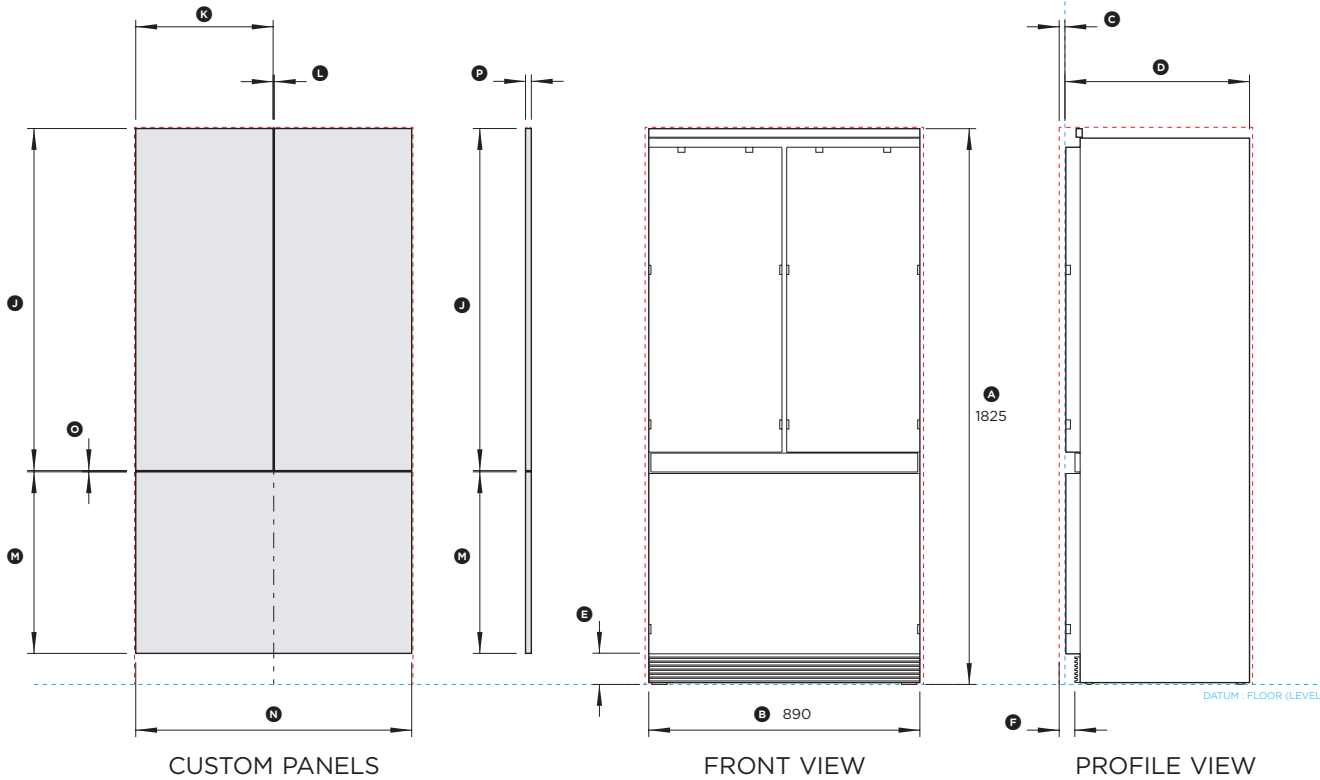

#### DIMENSIONS

(excluding door panels)

H71<sup>27/32"</sup> x W35<sup>21/32"</sup> x D23<sup>3/4"</sup>

✗ Do not locate water or electricity in this area, keep clear of connections.

⚠ CAUTION: Central area can only fit electrical plug if it is placed within a recessed cavity.

\* Customer to supply.

IMPORTANT NOTE: The product dimensions and specifications apply at the date of issue. Under our policy of continuous product improvement, these dimensions and specifications may change at any time. Dimensions may vary by  $\pm 3/32"$ . Please read the installation manual for detailed information on installing the product or visit [dcsappliances.com](http://dcsappliances.com).

# Data Sheet

PLAN VIEW

CUSTOM PANELS

FRONT VIEW

PROFILE VIEW

## 36" ActiveSmart™ Built-in Refrigerator

Model no:

**RS36A72JC1**

Product Dimensions	in
Ⓐ Overall height of fridge	71 27/32"
Ⓑ Overall width of fridge	35 1/32"
Ⓒ Depth of fridge front panels (excl. handles)*	3/4"
Ⓓ Overall depth of fridge (excl. front door panels)	23 3/4"
Ⓔ Height from bottom datum to top of toekick	4"
Ⓕ Depth of toekick measured from front of door panels*	2"
Ⓖ Depth of door (widest opening) measured from front of cabinetry	17 5/16"
Ⓗ Depth of drawer (open) measured from front of cabinetry*	15 3/4"
Ⓘ Minimum door clearance** to adjacent wall (115° - full internal access)*	11 13/16"