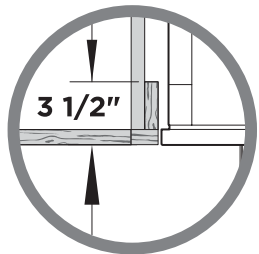

#### DIMENSIONS

(excluding door panels)

H71<sup>27/32"</sup> x W35<sup>21/32"</sup> x D23<sup>3/4"</sup>

## Cavity Preparation

ISO VIEW OF CAVITY

**Framed:** Finished return, sides and top

REAR OF CAVITY