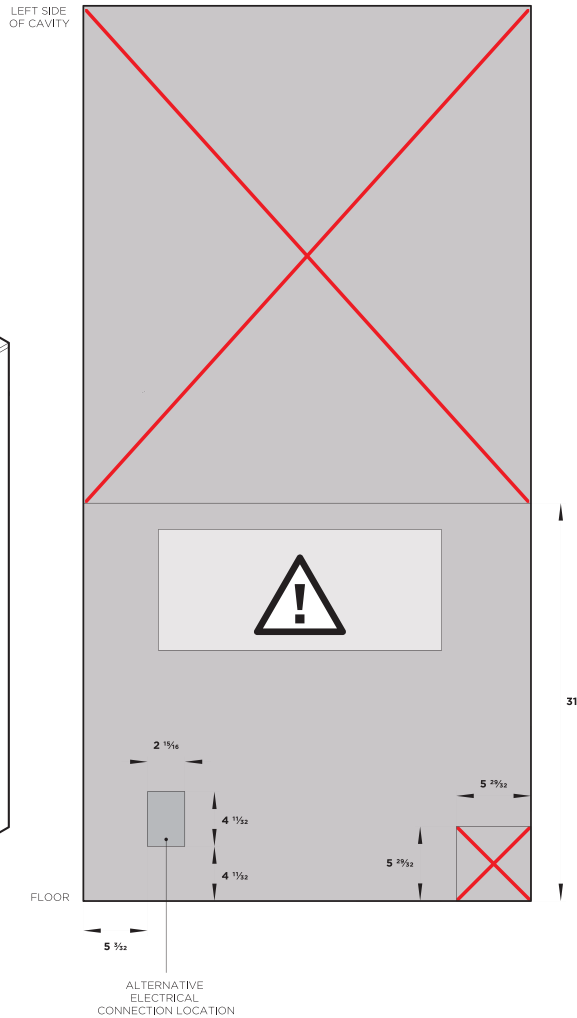

#### DIMENSIONS

(excluding door panels)

H71<sup>27/32"</sup> x W35<sup>21/32"</sup> x D23<sup>3/4"</sup>

## Cavity Preparation

ISO VIEW OF CAVITY

**Framed:** Finished return, sides and top

REAR OF CAVITY