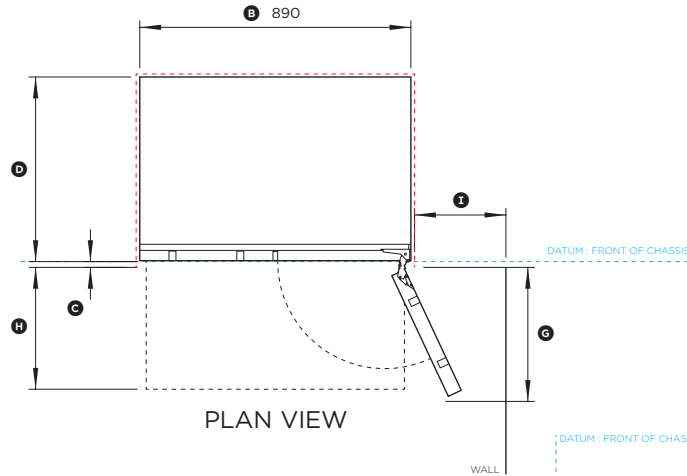

#### DIMENSIONS

(excluding door panels)

H71<sup>27/32"</sup> x W35<sup>21/32"</sup> x D23<sup>3/4"</sup>

✗ Do not locate water or electricity in this area, keep clear of connections.

⚠ CAUTION: Central area can only fit electrical plug if it is placed within a recessed cavity.

\* Customer to supply.

IMPORTANT NOTE: The product dimensions and specifications apply at the date of issue. Under our policy of continuous product improvement, these dimensions and specifications may change at any time. Dimensions may vary by  $\pm 3/32"$ . Please read the installation manual for detailed information on installing the product or visit [dcsappliances.com](http://dcsappliances.com).

# Data Sheet

PLAN VIEW

CUSTOM PANELS

FRONT VIEW

PROFILE VIEW