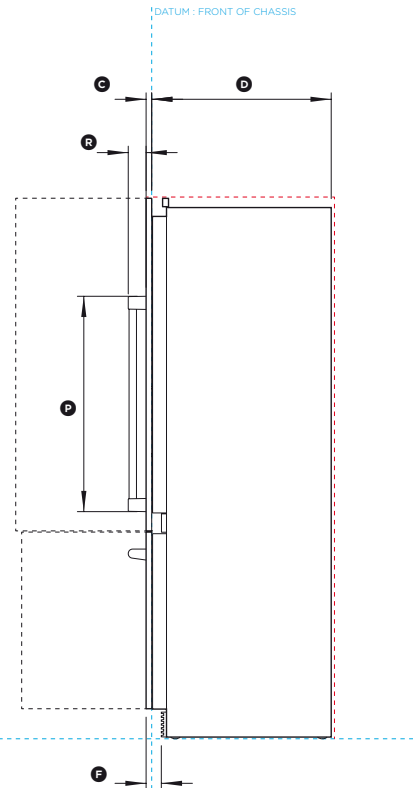

Data Sheet

36" ActiveSmart™ Built-in Refrigerator

Model no:

RS36A72JC1 (with Stainless Door panels PART NO. RD3672C)

PLAN VIEW

FRONT VIEW

PROFILE VIEW

Product Dimensions	in
Ⓐ Overall height of fridge	71 27/32"
Ⓑ Overall width of fridge	35 21/32"
Ⓒ Depth of fridge front panels (excl. handles)	3/4"
Ⓓ Overall depth of fridge (excl. front door panels)	23 3/4"
Ⓔ Height from bottom datum to top of toekick	4"
Ⓕ Depth of toekick measured from front of door	2"
Ⓖ Height of bottom drawer panel	23 15/32"
Ⓗ Height of top door panels	44 7/32"
Ⓘ Height from bottom datum to top of drawer panel	27 15/32"
Ⓝ Gap between top and bottom door panels	5/32"
Ⓚ Height from bottom datum to centre of bottom handle	24 21/32"
Ⓛ Overall width of bottom handle	28 5/8"
Ⓜ Thickness of handles (not including standoffs)	31/32"
Ⓝ Height from bottom datum to bottom of top handle	30 3/16"
Ⓞ Height from bottom datum to top of top handle	58 13/16"
Ⓟ Overall height of top handles	28 5/8"
Ⓠ Distance from centre of fridge to the centre of top handles	2 5/8"
Ⓡ Depth of handle (measured from front of door)	1 5/8"
Ⓢ Depth of door (widest opening) measured from front of door	17 5/16"
Ⓣ Depth of drawer (open) measured from front of drawer, including handle	15 3/4"
Ⓤ Depth of drawer (open) measured from front of drawer, excluding handle	14 3/16"
Ⓡ Minimum door clearance to adjacent wall (115° - full internal access)	12 3/4"

Clearances Dimensions	in
Minimum cabinetry gap clearance from edge of product	5/32"
Overall height of cavity	72"
Overall width of cavity	
when adjoining cabinetry cannot share 5/32" door gap	36"
Overall depth of cavity	25"