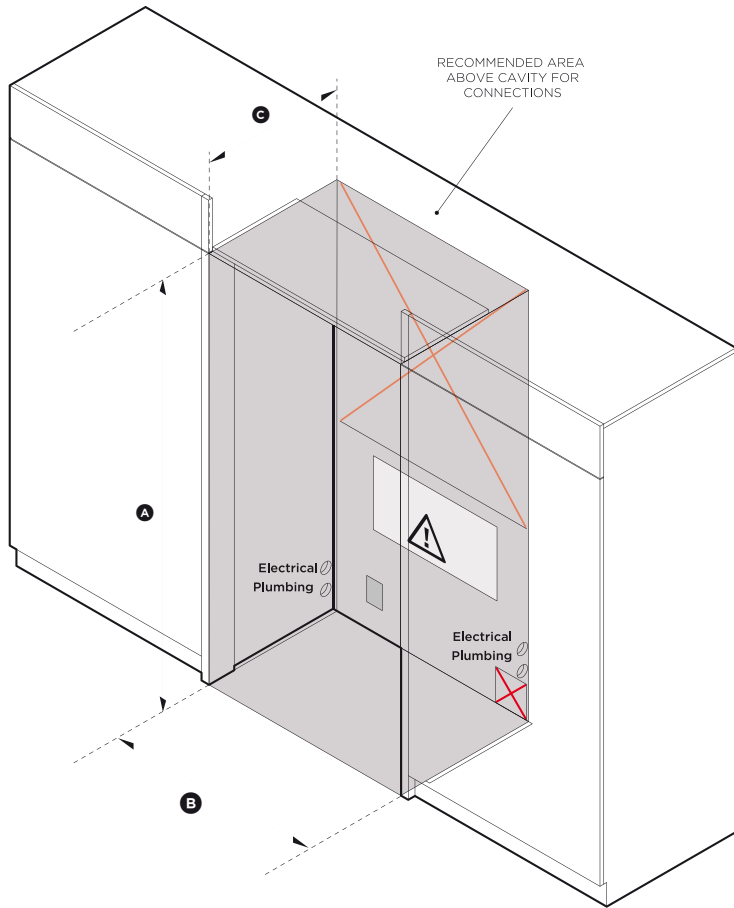

Cavity Preparation

ISO VIEW OF CAVITY

Framed: Finished return, sides and top

REAR OF CAVITY

36" ActiveSmart™ Built-in Refrigerator

Model no:
RS36A72JC1 (with Stainless Door panels PART NO. RD3672C)

Cavity Dimensions		in
Ⓐ Overall height of cavity		72"
Ⓑ Overall width of cavity	when adjoining cabinetry cannot share 5/32" door gap	36"
Ⓒ Overall depth of cavity		25"