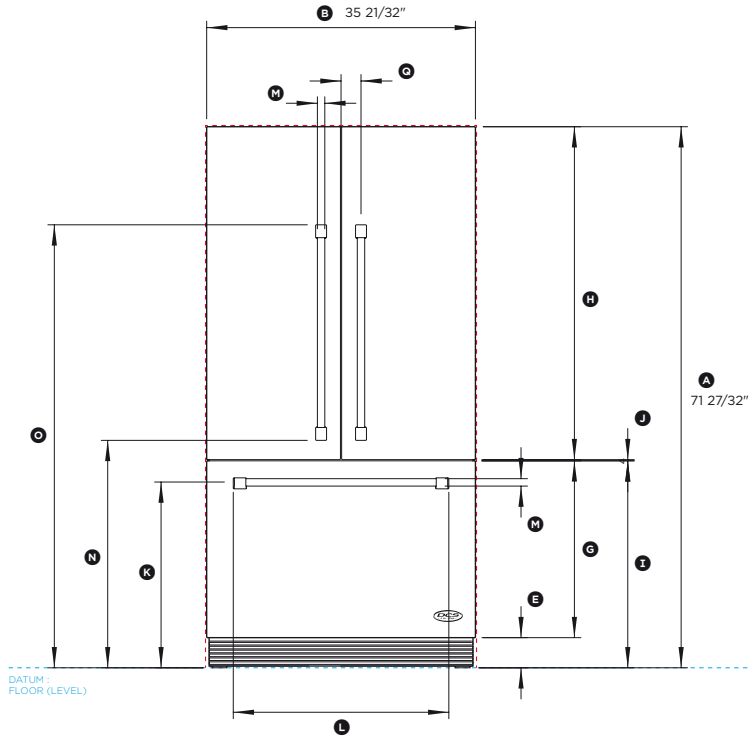

Data Sheet

36" ActiveSmart™ Built-in Refrigerator

Model no:

RS36A72JC1 (with Stainless Door panels PART NO. RD3672C)

PLAN VIEW

FRONT VIEW

PROFILE VIEW

Product Dimensions	in
Ⓐ Overall height of fridge	71 27/32"
Ⓑ Overall width of fridge	35 21/32"
Ⓒ Depth of fridge front panels (excl. handles)	3/4"
Ⓓ Overall depth of fridge (excl. front door panels)	23 3/4"
Ⓔ Height from bottom datum to top of toekick	4"
Ⓕ Depth of toekick measured from front of door	2"
Ⓖ Height of bottom drawer panel	23 15/32"
Ⓗ Height of top door panels	44 7/32"
Ⓘ Height from bottom datum to top of drawer panel	27 15/32"
Ⓝ Gap between top and bottom door panels	5/32"
Ⓚ Height from bottom datum to centre of bottom handle	24 21/32"
Ⓛ Overall width of bottom handle	28 5/8"
Ⓜ Thickness of handles (not including standoffs)	31/32"
Ⓝ Height from bottom datum to bottom of top handle	30 3/16"
Ⓞ Height from bottom datum to top of top handle	58 13/16"
Ⓟ Overall height of top handles	28 5/8"
Ⓠ Distance from centre of fridge to the centre of top handles	2 5/8"
Ⓡ Depth of handle (measured from front of door)	1 5/8"
Ⓢ Depth of door (widest opening) measured from front of door	17 5/16"
Ⓣ Depth of drawer (open) measured from front of drawer, including handle	15 3/4"
Ⓤ Depth of drawer (open) measured from front of drawer, excluding handle	14 3/16"
Ⓡ Minimum door clearance to adjacent wall (115° - full internal access)	12 3/4"

Clearances Dimensions	in
Minimum cabinetry gap clearance from edge of product	5/32"
Overall height of cavity	72"
Overall width of cavity	
when adjoining cabinetry cannot share 5/32" door gap	36"
Overall depth of cavity	25"