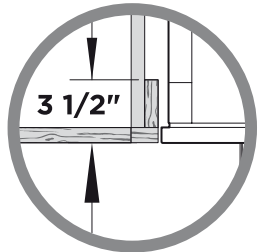

Cavity Preparation

ISO VIEW OF CAVITY

Framed: Finished return, sides and top

REAR OF CAVITY

36" ActiveSmart™ Built-in Refrigerator

Model no:
RS36A72JC1 (with Stainless Door panels PART NO. RD3672C)

Cavity Dimensions		in
Ⓐ Overall height of cavity		72"
Ⓑ Overall width of cavity	when adjoining cabinetry cannot share 5/32" door gap	36"
Ⓒ Overall depth of cavity		25"