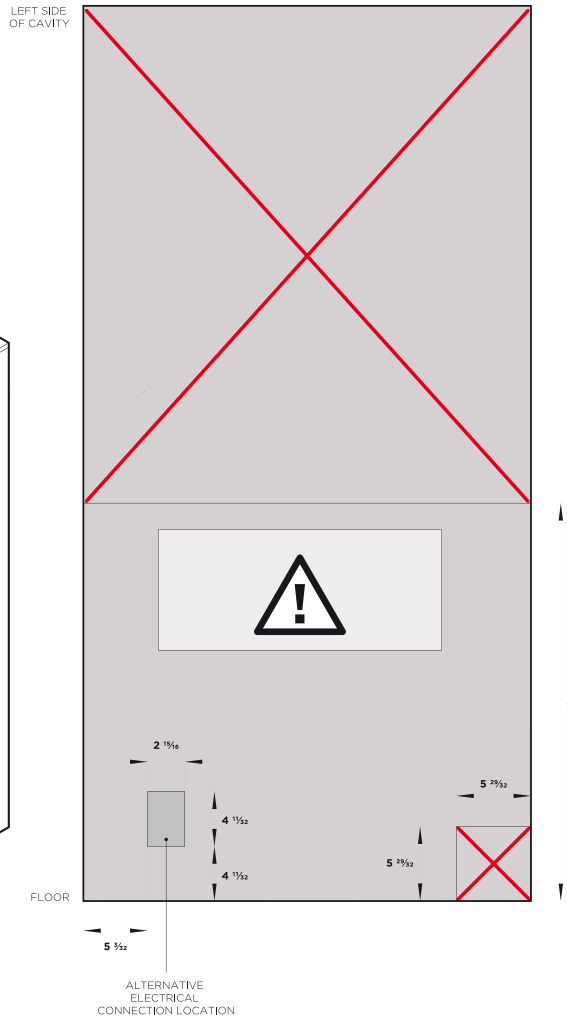

Cavity Preparation

ISO VIEW OF CAVITY

Framed: Finished return, sides and top

REAR OF CAVITY

36" ActiveSmart™ Built-in Refrigerator

Model no:
RS36A72JC1 (with Stainless Door panels PART NO. RD3672C)

Cavity Dimensions		in
Ⓐ Overall height of cavity		72"
Ⓑ Overall width of cavity	when adjoining cabinetry cannot share 5/32" door gap	36"
Ⓒ Overall depth of cavity		25"