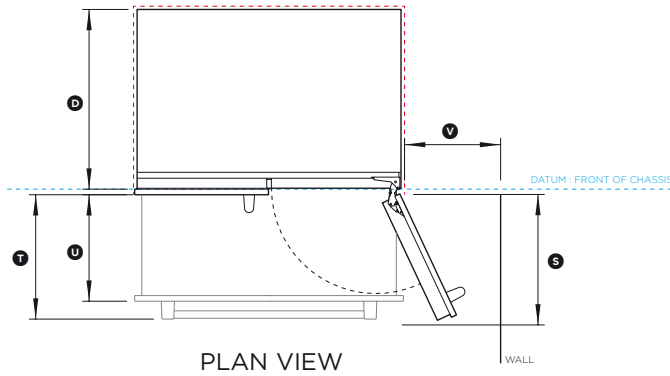

⚠ CAUTION: Central area can only fit electrical plug if it is placed within a recessed cavity.

* Customer to supply.

IMPORTANT NOTE: The product dimensions and specifications apply at the date of issue. Under our policy of continuous product improvement, these dimensions and specifications may change at any time. Dimensions may vary by ±3/32". Please read the installation manual for detailed information on installing the product or visit dcsappliances.com.

Data Sheet

36" ActiveSmart™ Built-in Refrigerator

Model no:

RS36A72JC1 (with Stainless Door panels PART NO. RD3672C)

PLAN VIEW

FRONT VIEW

PROFILE VIEW

Product Dimensions	in
Ⓐ Overall height of fridge	71 27/32"
Ⓑ Overall width of fridge	35 21/32"
Ⓒ Depth of fridge front panels (excl. handles)	3/4"
Ⓓ Overall depth of fridge (excl. front door panels)	23 3/4"
Ⓔ Height from bottom datum to top of toekick	4"
Ⓕ Depth of toekick measured from front of door	2"
Ⓖ Height of bottom drawer panel	23 15/32"
Ⓗ Height of top door panels	44 7/32"
Ⓘ Height from bottom datum to top of drawer panel	27 15/32"
Ⓝ Gap between top and bottom door panels	5/32"
Ⓚ Height from bottom datum to centre of bottom handle	24 21/32"
Ⓛ Overall width of bottom handle	28 5/8"
Ⓜ Thickness of handles (not including standoffs)	31/32"
Ⓝ Height from bottom datum to bottom of top handle	30 3/16"
Ⓞ Height from bottom datum to top of top handle	58 13/16"
Ⓟ Overall height of top handles	28 5/8"
Ⓠ Distance from centre of fridge to the centre of top handles	2 5/8"
Ⓡ Depth of handle (measured from front of door)	1 5/8"
Ⓢ Depth of door (widest opening) measured from front of door	17 5/16"
Ⓣ Depth of drawer (open) measured from front of drawer, including handle	15 3/4"
Ⓤ Depth of drawer (open) measured from front of drawer, excluding handle	14 3/16"
Ⓡ Minimum door clearance to adjacent wall (115° - full internal access)	12 3/4"