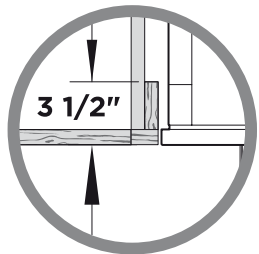

REAR OF CAVITY

36" ActiveSmart™ Built-in Refrigerator

Model no:

RS36A72JC1 (with Stainless Door panels PART NO. RD3672C)

Cavity Dimensions		in
Ⓐ Overall height of cavity		72"
Ⓑ Overall width of cavity	when adjoining cabinetry cannot share 5/32" door gap	36"
Ⓒ Overall depth of cavity		25"

Specifications

Electrical

Supply	115 VAC, 60 Hz
Service	10 amp circuit

Plumbing

Supply	1/4" (6mm) PEX hose or copper tubing (to suit local regulations)*
Pressure	min 22 psi (150 kPa) max 120 psi (827 kPa) @ 68°F (20°C)

NOTE: Recommended that the electrical & water connection be located above the fridge cavity. Optional to locate in an adjacent cabinet to either side of the fridge.

31 1/2"

✗ Do not locate water or electricity in this area, keep clear of connections.

⚠ CAUTION: Central area can only fit electrical plug if it is placed within a recessed cavity.

* Customer to supply.

IMPORTANT NOTE: The product dimensions and specifications apply at the date of issue. Under our policy of continuous product improvement, these dimensions and specifications may change at any time. Dimensions may vary by $\pm 3/32"$. Please read the installation manual for detailed information on installing the product or visit dcsappliances.com.