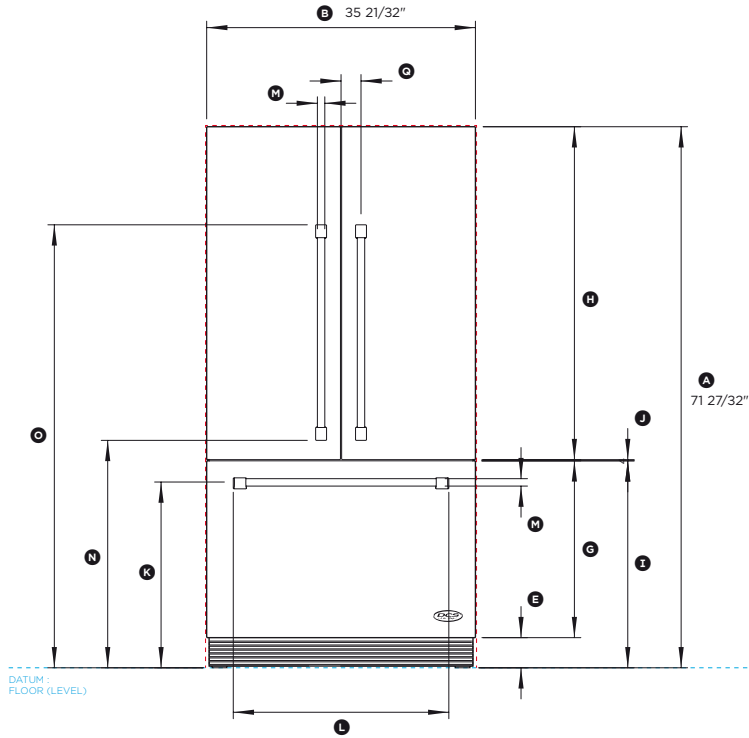

Data Sheet

36" ActiveSmart™ Built-in Refrigerator

Model no:

RS36A72JC1 (with Stainless Door panels PART NO. RD3672C)

PLAN VIEW

FRONT VIEW

PROFILE VIEW

Product Dimensions	in
Ⓐ Overall height of fridge	71 27/32"
Ⓑ Overall width of fridge	35 21/32"
Ⓒ Depth of fridge front panels (excl. handles)	3/4"
Ⓓ Overall depth of fridge (excl. front door panels)	23 3/4"
Ⓔ Height from bottom datum to top of toekick	4"
Ⓕ Depth of toekick measured from front of door	2"
Ⓖ Height of bottom drawer panel	23 15/32"
Ⓗ Height of top door panels	44 7/32"
Ⓘ Height from bottom datum to top of drawer panel	27 15/32"
Ⓝ Gap between top and bottom door panels	5/32"
Ⓢ Height from bottom datum to centre of bottom handle	24 21/32"
Ⓚ Overall width of bottom handle	28 5/8"
Ⓛ Thickness of handles (not including standoffs)	31/32"
Ⓝ Height from bottom datum to bottom of top handle	30 3/16"
Ⓞ Height from bottom datum to top of top handle	58 13/16"
Ⓟ Overall height of top handles	28 5/8"
Ⓠ Distance from centre of fridge to the centre of top handles	2 5/8"
Ⓡ Depth of handle (measured from front of door)	1 5/8"
Ⓢ Depth of door (widest opening) measured from front of door	17 5/16"
Ⓣ Depth of drawer (open) measured from front of drawer, including handle	15 3/4"
Ⓤ Depth of drawer (open) measured from front of drawer, excluding handle	14 3/16"
Ⓡ Minimum door clearance to adjacent wall (115° - full internal access)	12 3/4"

Clearances Dimensions	in
Minimum cabinetry gap clearance from edge of product	5/32"
Overall height of cavity	72"
Overall width of cavity	
when adjoining cabinetry cannot share 5/32" door gap	36"
Overall depth of cavity	25"