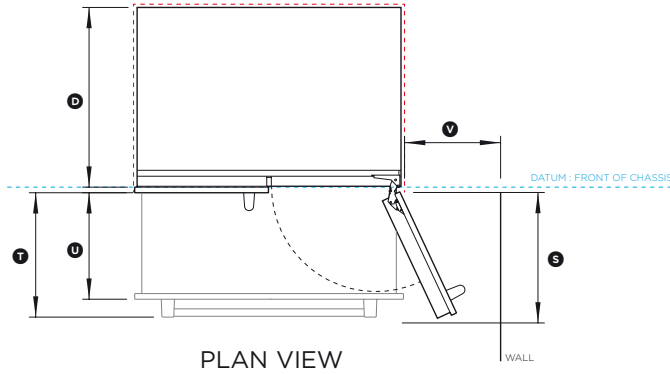

31 1/2"

✗ Do not locate water or electricity in this area, keep clear of connections.

⚠ CAUTION: Central area can only fit electrical plug if it is placed within a recessed cavity.

* Customer to supply.

IMPORTANT NOTE: The product dimensions and specifications apply at the date of issue. Under our policy of continuous product improvement, these dimensions and specifications may change at any time. Dimensions may vary by $\pm 3/32"$. Please read the installation manual for detailed information on installing the product or visit dcsappliances.com.

Data Sheet

36" ActiveSmart™ Built-in Refrigerator

Model no:

RS36A72JC1 (with Stainless Door panels PART NO. RD3672C)

PLAN VIEW

FRONT VIEW

PROFILE VIEW

Product Dimensions	in
Ⓐ Overall height of fridge	71 27/32"
Ⓑ Overall width of fridge	35 21/32"
Ⓒ Depth of fridge front panels (excl. handles)	3/4"
Ⓓ Overall depth of fridge (excl. front door panels)	23 3/4"
Ⓔ Height from bottom datum to top of toekick	4"
Ⓕ Depth of toekick measured from front of door	2"
Ⓖ Height of bottom drawer panel	23 15/32"
Ⓗ Height of top door panels	44 7/32"
Ⓘ Height from bottom datum to top of drawer panel	27 15/32"
Ⓝ Gap between top and bottom door panels	5/32"
Ⓢ Height from bottom datum to centre of bottom handle	24 21/32"
Ⓚ Overall width of bottom handle	28 5/8"
Ⓛ Thickness of handles (not including standoffs)	31/32"
Ⓝ Height from bottom datum to bottom of top handle	30 3/16"
Ⓞ Height from bottom datum to top of top handle	58 13/16"
Ⓟ Overall height of top handles	28 5/8"
Ⓠ Distance from centre of fridge to the centre of top handles	2 5/8"
Ⓡ Depth of handle (measured from front of door)	1 5/8"
Ⓢ Depth of door (widest opening) measured from front of door	17 5/16"
Ⓣ Depth of drawer (open) measured from front of drawer, including handle	15 3/4"
Ⓤ Depth of drawer (open) measured from front of drawer, excluding handle	14 3/16"
Ⓡ Minimum door clearance to adjacent wall (115° - full internal access)	12 3/4"