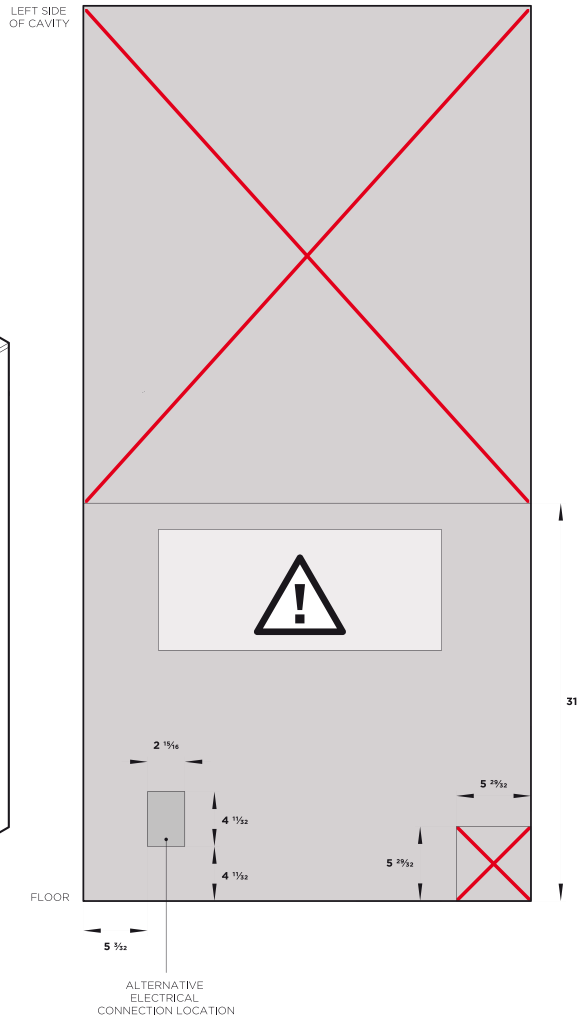

For full specifications visit dcsappliances.com

Cavity Preparation

ISO VIEW OF CAVITY

Framed: Finished return, sides and top

REAR OF CAVITY

36" ActiveSmart™ Built-in Refrigerator

Model no:

RS36A72JC1 (with Stainless Door panels PART NO. RD3672C)

Cavity Dimensions		in
Ⓐ Overall height of cavity		72"
Ⓑ Overall width of cavity	when adjoining cabinetry cannot share 5/32" door gap	36"
Ⓒ Overall depth of cavity		25"

Specifications

Electrical

Supply	115 VAC, 60 Hz
Service	10 amp circuit

31 1/2"

✗ Do not locate water or electricity in this area, keep clear of connections.

⚠ CAUTION: Central area can only fit electrical plug if it is placed within a recessed cavity.

* Customer to supply.

IMPORTANT NOTE: The product dimensions and specifications apply at the date of issue. Under our policy of continuous product improvement, these dimensions and specifications may change at any time. Dimensions may vary by $\pm 3/32"$. Please read the installation manual for detailed information on installing the product or visit dcsappliances.com.