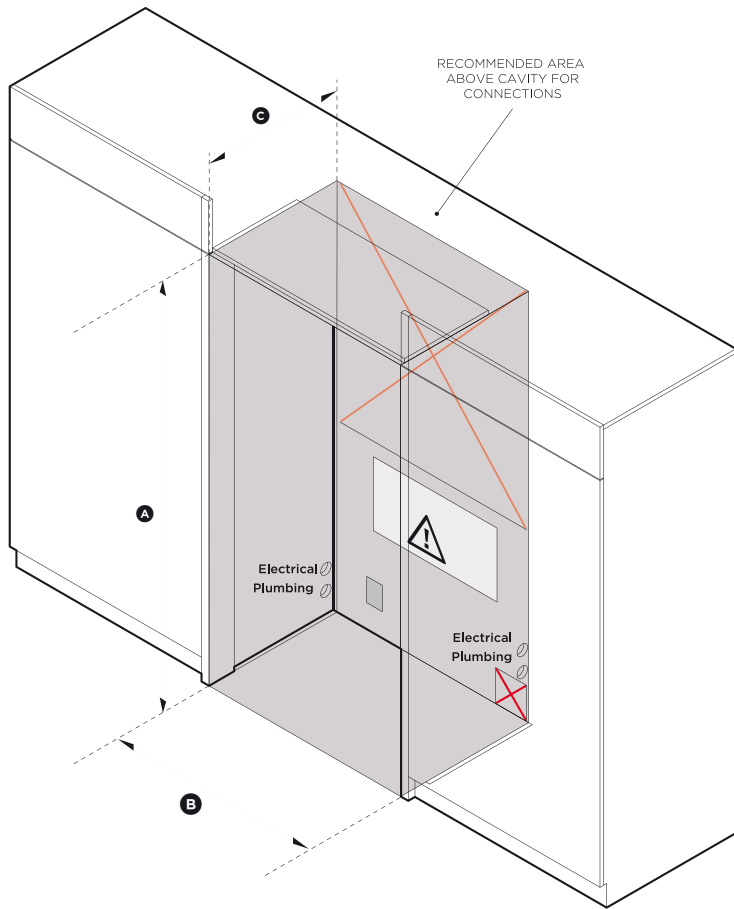

ACCESSORIES

Stainless steel door panel set 72"	RD3672C
SKU (door panel set)	24343
Water filter part number	842802

WARRANTY

Parts & labor	2 years
Additional sealed system parts	3 years

SKU	24339
UPC Code	822843243396
UPC Code (door panel set)	822843243433

For full specifications visit dcsappliances.com

Cavity Preparation

ISO VIEW OF CAVITY

Framed: Finished return, sides and top

REAR OF CAVITY

36" ActiveSmart™ Built-in Refrigerator

Model no:

RS36A72JC1 (with Stainless Door panels PART NO. RD3672C)

Cavity Dimensions		in
Ⓐ Overall height of cavity		72"
Ⓑ Overall width of cavity	when adjoining cabinetry cannot share 5/32" door gap	36"
Ⓒ Overall depth of cavity		25"

Specifications

Electrical

Supply	115 VAC, 60 Hz
Service	10 amp circuit

Plumbing

Supply	1/4" (6mm) PEX hose or copper tubing (to suit local regulations)*
Pressure	min 22 psi (150 kPa) max 120 psi (827 kPa) @ 68°F (20°C)

NOTE: Recommended that the electrical & water connection be located above the fridge cavity. Optional to locate in an adjacent cabinet to either side of the fridge.