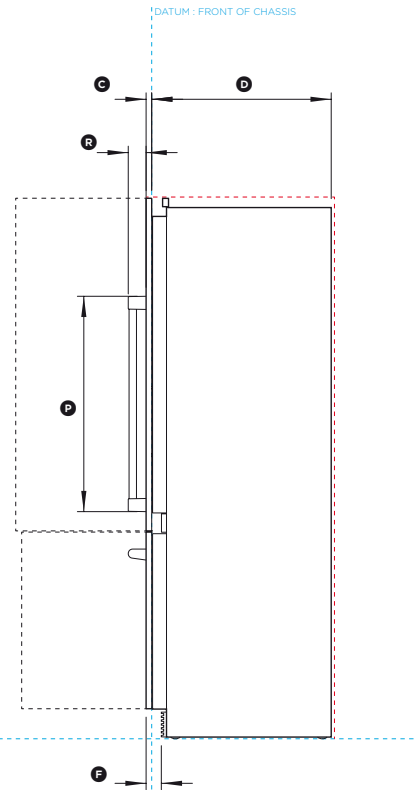

Data Sheet

36" ActiveSmart™ Built-in Refrigerator

Model no:

RS36A72JC1 (with Stainless Door panels PART NO. RD3672C)

PLAN VIEW

FRONT VIEW

PROFILE VIEW

Product Dimensions	in
Ⓐ Overall height of fridge	71 27/32"
Ⓑ Overall width of fridge	35 21/32"
Ⓒ Depth of fridge front panels (excl. handles)	3/4"
Ⓓ Overall depth of fridge (excl. front door panels)	23 3/4"
Ⓔ Height from bottom datum to top of toekick	4"
Ⓕ Depth of toekick measured from front of door	2"
Ⓖ Height of bottom drawer panel	23 15/32"
Ⓗ Height of top door panels	44 7/32"
Ⓘ Height from bottom datum to top of drawer panel	27 15/32"
Ⓝ Gap between top and bottom door panels	5/32"
Ⓢ Height from bottom datum to centre of bottom handle	24 21/32"
Ⓚ Overall width of bottom handle	28 5/8"
Ⓛ Thickness of handles (not including standoffs)	31/32"
Ⓝ Height from bottom datum to bottom of top handle	30 3/16"
Ⓞ Height from bottom datum to top of top handle	58 13/16"
Ⓟ Overall height of top handles	28 5/8"
Ⓠ Distance from centre of fridge to the centre of top handles	2 5/8"
Ⓡ Depth of handle (measured from front of door)	1 5/8"
Ⓢ Depth of door (widest opening) measured from front of door	17 5/16"
Ⓣ Depth of drawer (open) measured from front of drawer, including handle	15 3/4"
Ⓤ Depth of drawer (open) measured from front of drawer, excluding handle	14 3/16"
Ⓡ Minimum door clearance to adjacent wall (115° - full internal access)	12 3/4"

Clearances Dimensions	in
Minimum cabinetry gap clearance from edge of product	5/32"
Overall height of cavity	72"
Overall width of cavity	
when adjoining cabinetry cannot share 5/32" door gap	36"
Overall depth of cavity	25"