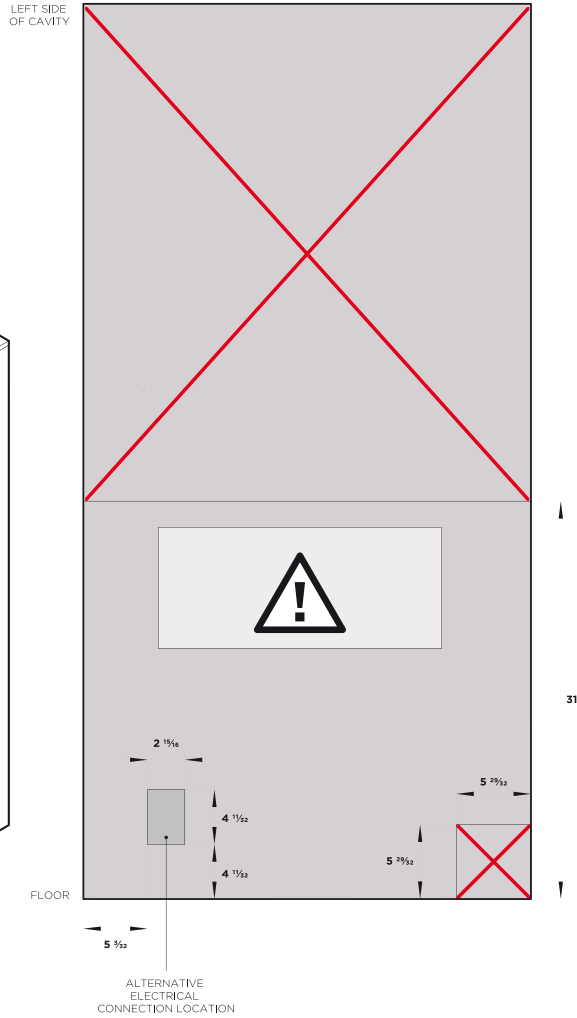

For full specifications visit dcsappliances.com

Cavity Preparation

ISO VIEW OF CAVITY

Framed: Finished return, sides and top

REAR OF CAVITY

36" ActiveSmart™ Built-in Refrigerator

Model no:
RS36A72UC1 (with Stainless Door panels PART NO. RD3672CU)

Cavity Dimensions		in
Ⓐ Overall height of cavity		72"
Ⓑ Overall width of cavity	when adjoining cabinetry cannot share 5/32" door gap	36"
Ⓒ Overall depth of cavity		25"

Specifications	
Electrical	
Supply	115 VAC, 60 Hz
Service	10 amp circuit
Plumbing	
Supply	1/4" (6mm) PEX hose or copper tubing (to suit local regulations)*
Pressure	min 22 psi (150 kPa) max 120 psi (827 kPa) @ 68°F (20°C)

NOTE: Recommended that the electrical & water connection be located above the fridge cavity. Optional to locate in an adjacent cabinet to either side of the fridge.

- ✗ Do not locate water or electricity in this area, keep clear of connections.
- ⚠ CAUTION: Central area can only fit electrical plug if it is placed within a recessed cavity.