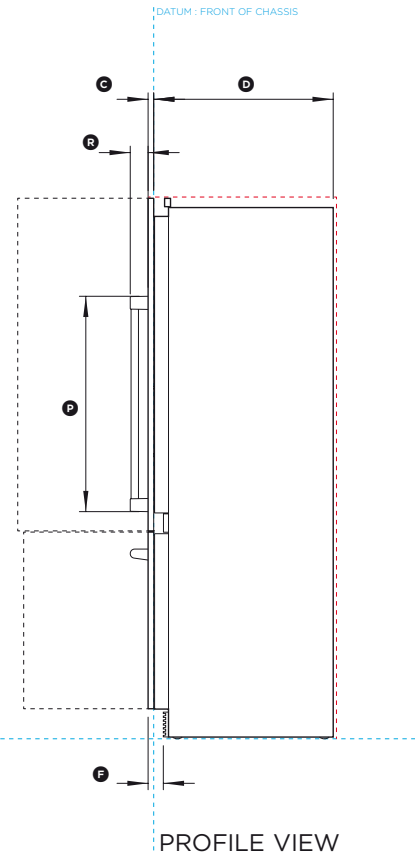

Cavity Dimensions		in
Ⓐ Overall height of cavity		72"
Ⓑ Overall width of cavity	when adjoining cabinetry cannot share 5/32" door gap	36"
Ⓒ Overall depth of cavity		25"

Specifications	
Electrical	
Supply	115 VAC, 60 Hz
Service	10 amp circuit
Plumbing	
Supply	1/4" (6mm) PEX hose or copper tubing (to suit local regulations)*
Pressure	min 22 psi (150 kPa) max 120 psi (827 kPa) @ 68°F (20°C)

Data Sheet

36" ActiveSmart™ Built-in Refrigerator

Model no:

RS36A72UC1 (with Stainless Door panels PART NO. RD3672CU)

Product Dimensions	in
Ⓐ Overall height of fridge	71 27/32"
Ⓑ Overall width of fridge	35 21/32"
Ⓒ Depth of fridge front panels (excl. handles)	3/4"
Ⓓ Overall depth of fridge (excl. front door panels)	23 3/4"
Ⓔ Height from bottom datum to top of toe kick	4"
Ⓕ Depth of toe kick measured from front of door	2"
Ⓖ Height of bottom drawer panel	23 15/32"
Ⓗ Height of top door panels	44 7/32"
Ⓙ Height from bottom datum to top of drawer panel	27 15/32"
Ⓚ Gap between top and bottom door panels	5/32"
Ⓛ Height from bottom datum to centre of bottom handle	24 21/32"
Ⓜ Overall width of bottom handle	28 5/8"
Ⓝ Thickness of handles (not including standoffs)	31/32"
Ⓞ Height from bottom datum to bottom of top handle	30 3/16"
Ⓟ Height from bottom datum to top of top handle	58 13/16"
Ⓠ Overall height of top handles	28 5/8"
Ⓡ Distance from centre of fridge to the centre of top handles	2 5/8"
Ⓢ Depth of handle (measured from front of door)	1 5/8"
Ⓣ Depth of door (widest opening) measured from front of door	17 5/16"
Ⓤ Depth of drawer (open) measured from front of drawer, including handle	15 3/4"
ⓖ Depth of drawer (open) measured from front of drawer, excluding handle	14 3/16"
ⓗ Minimum door clearance to adjacent wall (115° - full internal access)	12 3/4"

Clearances Dimensions	in
Minimum cabinetry gap clearance from edge of product	5/32"
Overall height of cavity	72"
Overall width of cavity	
when adjoining cabinetry cannot share 5/32" door gap	36"
Overall depth of cavity	25"