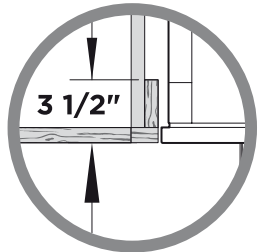

REAR OF CAVITY

36" ActiveSmart™ Built-in Refrigerator

Model no:
RS36A72UC1 (with Stainless Door panels PART NO. RD3672CU)

Cavity Dimensions		in
Ⓐ Overall height of cavity		72"
Ⓑ Overall width of cavity	when adjoining cabinetry cannot share 5/32" door gap	36"
Ⓒ Overall depth of cavity		25"

Specifications	
Electrical	
Supply	115 VAC, 60 Hz
Service	10 amp circuit
Plumbing	
Supply	1/4" (6mm) PEX hose or copper tubing (to suit local regulations)*
Pressure	min 22 psi (150 kPa) max 120 psi (827 kPa) @ 68°F (20°C)

NOTE: Recommended that the electrical & water connection be located above the fridge cavity. Optional to locate in an adjacent cabinet to either side of the fridge.

- ✗ Do not locate water or electricity in this area, keep clear of connections.
- ⚠ CAUTION: Central area can only fit electrical plug if it is placed within a recessed cavity.

* Customer to supply.

IMPORTANT NOTE: The product dimensions and specifications apply at the date of issue. Under our policy of continuous product improvement, these dimensions and specifications may change at any time. Dimensions may vary by $\pm 3/32"$. Please read the installation manual for detailed information on installing the product or visit dcsappliances.com.