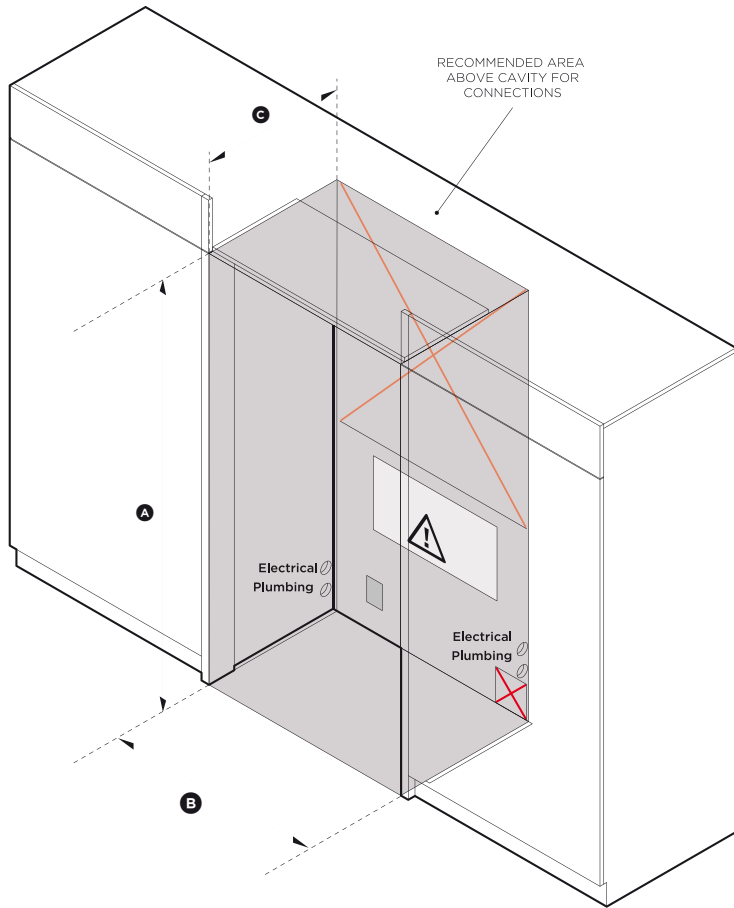

For full specifications visit dcsappliances.com

Cavity Preparation

ISO VIEW OF CAVITY

Framed: Finished return, sides and top

REAR OF CAVITY

36" ActiveSmart™ Built-in Refrigerator

Model no:
RS36A72UC1 (with Stainless Door panels PART NO. RD3672CU)

NOTE: Recommended that the electrical & water connection be located above the fridge cavity. Optional to locate in an adjacent cabinet to either side of the fridge.

- ✗ Do not locate water or electricity in this area, keep clear of connections.
- ⚠ CAUTION: Central area can only fit electrical plug if it is placed within a recessed cavity.