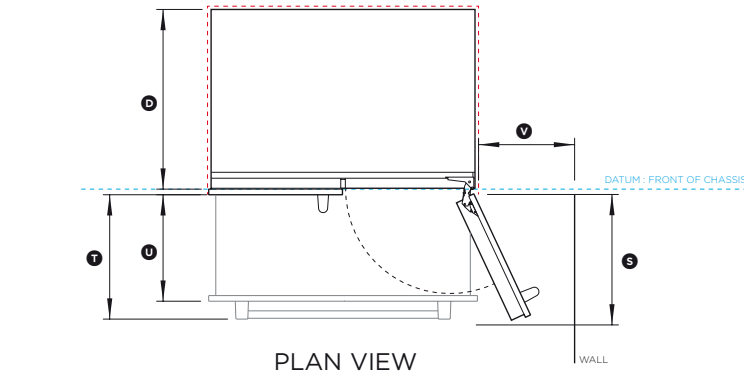

NOTE: Recommended that the electrical & water connection be located above the fridge cavity. Optional to locate in an adjacent cabinet to either side of the fridge.

- ✗ Do not locate water or electricity in this area, keep clear of connections.
- ⚠ CAUTION: Central area can only fit electrical plug if it is placed within a recessed cavity.

Data Sheet

36" ActiveSmart™ Built-in Refrigerator

Model no:

RS36A72UC1 (with Stainless Door panels PART NO. RD3672CU)

Product Dimensions	in
Ⓐ Overall height of fridge	71 27/32"
Ⓑ Overall width of fridge	35 21/32"
Ⓒ Depth of fridge front panels (excl. handles)	3/4"
Ⓓ Overall depth of fridge (excl. front door panels)	23 3/4"
Ⓔ Height from bottom datum to top of toe kick	4"
Ⓕ Depth of toe kick measured from front of door	2"
Ⓖ Height of bottom drawer panel	23 15/32"
Ⓗ Height of top door panels	44 7/32"
Ⓙ Height from bottom datum to top of drawer panel	27 15/32"
Ⓚ Gap between top and bottom door panels	5/32"
Ⓛ Height from bottom datum to centre of bottom handle	24 21/32"
Ⓜ Overall width of bottom handle	28 5/8"
Ⓝ Thickness of handles (not including standoffs)	31/32"
Ⓞ Height from bottom datum to bottom of top handle	30 3/16"
Ⓟ Height from bottom datum to top of top handle	58 13/16"
Ⓠ Overall height of top handles	28 5/8"
Ⓡ Distance from centre of fridge to the centre of top handles	2 5/8"
Ⓢ Depth of handle (measured from front of door)	1 5/8"
Ⓣ Depth of door (widest opening) measured from front of door	17 5/16"
Ⓤ Depth of drawer (open) measured from front of drawer, including handle	15 3/4"
ⓖ Depth of drawer (open) measured from front of drawer, excluding handle	14 3/16"
ⓗ Minimum door clearance to adjacent wall (115° - full internal access)	12 3/4"