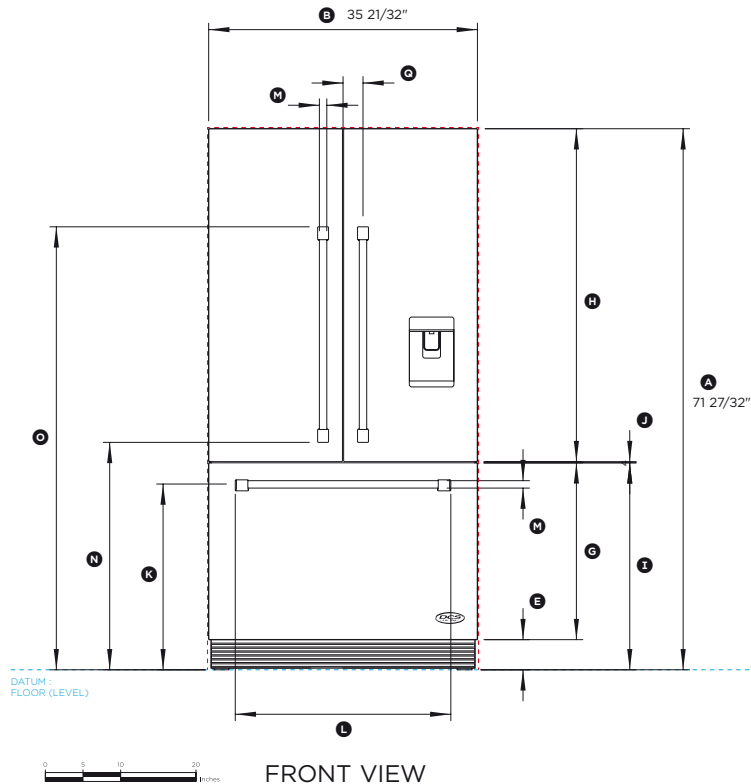

NOTE: Recommended that the electrical & water connection be located above the fridge cavity. Optional to locate in an adjacent cabinet to either side of the fridge.

- ✗ Do not locate water or electricity in this area, keep clear of connections.
- ⚠ CAUTION: Central area can only fit electrical plug if it is placed within a recessed cavity.

Data Sheet

36" ActiveSmart™ Built-in Refrigerator

Model no:

RS36A72UC1 (with Stainless Door panels PART NO. RD3672CU)

Product Dimensions	in
Ⓐ Overall height of fridge	71 27/32"
Ⓑ Overall width of fridge	35 21/32"
Ⓒ Depth of fridge front panels (excl. handles)	3/4"
Ⓓ Overall depth of fridge (excl. front door panels)	23 3/4"
Ⓔ Height from bottom datum to top of toe kick	4"
Ⓕ Depth of toe kick measured from front of door	2"
Ⓖ Height of bottom drawer panel	23 15/32"
Ⓗ Height of top door panels	44 7/32"
Ⓙ Height from bottom datum to top of drawer panel	27 15/32"
Ⓚ Gap between top and bottom door panels	5/32"
Ⓛ Height from bottom datum to centre of bottom handle	24 21/32"
Ⓜ Overall width of bottom handle	28 5/8"
Ⓝ Thickness of handles (not including standoffs)	31/32"
Ⓞ Height from bottom datum to bottom of top handle	30 3/16"
Ⓟ Height from bottom datum to top of top handle	58 13/16"
Ⓠ Overall height of top handles	28 5/8"
Ⓡ Distance from centre of fridge to the centre of top handles	2 5/8"
Ⓢ Depth of handle (measured from front of door)	1 5/8"
Ⓣ Depth of door (widest opening) measured from front of door	17 5/16"
Ⓤ Depth of drawer (open) measured from front of drawer, including handle	15 3/4"
ⓖ Depth of drawer (open) measured from front of drawer, excluding handle	14 3/16"
ⓗ Minimum door clearance to adjacent wall (115° - full internal access)	12 3/4"