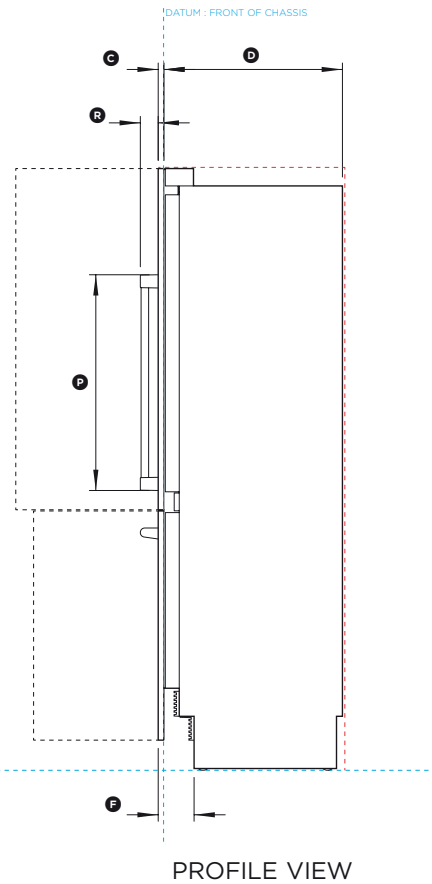

NOTE: Electrical connection can be located an adjacent cabinet to either side of the fridge or above the fridge cavity.

REAR OF CAVITY

IMPORTANT NOTE: The product dimensions and specifications apply at the date of issue. Under our policy of continuous product improvement, these dimensions and specifications may change at any time. Dimensions may vary by $\pm 3/32"$. Please read the installation manual for detailed information on installing the product or visit dcsappliances.com.

Data Sheet

36" ActiveSmart™ Built-in Refrigerator

Model no:

RS36A80UC1 (with Stainless Door panels PART NO. RD3680CU)

Product Dimensions	in
Ⓐ Overall height of fridge	79 27/32"
Ⓑ Overall width of fridge	35 21/32"
Ⓒ Depth of fridge front panels (excl. handles)	3/4"
Ⓓ Overall depth of fridge (excl. front door panels)	23 3/4"
Ⓔ Height from bottom datum to top of toe kick	4"
Ⓕ Depth of toe kick measured from front of door	4 3/4"
Ⓖ Height of bottom drawer panel	30 13/32"
Ⓗ Height of top door panels	45 9/32"
Ⓙ Height from bottom datum to top of drawer panel	34 13/32"
Ⓚ Gap between top and bottom door panels	5/32"
Ⓛ Height from bottom datum to centre of bottom handle	31 17/32"
Ⓜ Width of bottom handle	28 5/8"
Ⓝ Thickness of handles (not including standoffs)	31/32"
Ⓝ Height from bottom datum to bottom of top handle	37 1/8"
Ⓝ Height from bottom datum to top of top handle	65 3/4"
Ⓟ Height of top handles	28 5/8"
Ⓟ Distance from centre of fridge to the centre of top handles	2 5/8"
Ⓟ Depth of handle (measured from front of door)	1 5/8"
Ⓟ Depth of door (widest opening) measured from front of door	18 29/32"
Ⓟ Depth of drawer (open) measured from front of drawer, including handle	16 17/32"
Ⓟ Depth of drawer (open) measured from front of drawer, excluding handle	14 3/16"
Ⓟ Minimum door clearance to adjacent wall (115° - full internal access)	13 3/16"