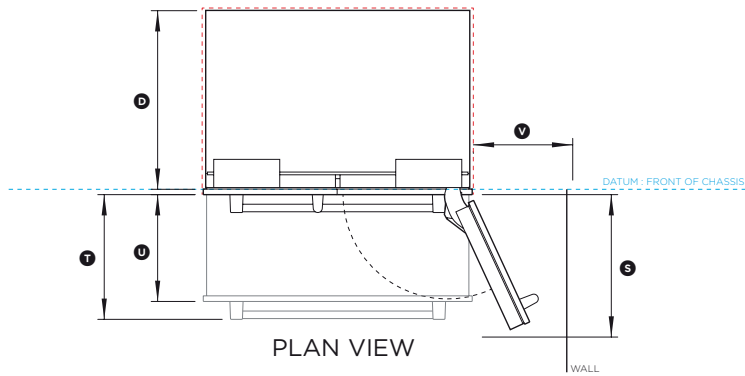

NOTE: Electrical connection can be located an adjacent cabinet to either side of the fridge or above the fridge cavity.

REAR OF CAVITY

IMPORTANT NOTE: The product dimensions and specifications apply at the date of issue. Under our policy of continuous product improvement, these dimensions and specifications may change at any time. Dimensions may vary by $\pm 3/32"$. Please read the installation manual for detailed information on installing the product or visit dcsappliances.com.

Data Sheet

36" ActiveSmart™ Built-in Refrigerator

Model no:

RS36A80UC1 (with Stainless Door panels PART NO. RD3680CU)

Product Dimensions	in
Ⓐ Overall height of fridge	79 27/32"
Ⓑ Overall width of fridge	35 21/32"
Ⓒ Depth of fridge front panels (excl. handles)	3/4"
Ⓓ Overall depth of fridge (excl. front door panels)	23 3/4"
Ⓔ Height from bottom datum to top of toe kick	4"
Ⓕ Depth of toe kick measured from front of door	4 3/4"
Ⓖ Height of bottom drawer panel	30 13/32"
Ⓗ Height of top door panels	45 9/32"
Ⓙ Height from bottom datum to top of drawer panel	34 13/32"
Ⓚ Gap between top and bottom door panels	5/32"
Ⓛ Height from bottom datum to centre of bottom handle	31 17/32"
Ⓜ Width of bottom handle	28 5/8"
Ⓝ Thickness of handles (not including standoffs)	31/32"
Ⓝ Height from bottom datum to bottom of top handle	37 1/8"
Ⓝ Height from bottom datum to top of top handle	65 3/4"
Ⓟ Height of top handles	28 5/8"
Ⓟ Distance from centre of fridge to the centre of top handles	2 5/8"
Ⓟ Depth of handle (measured from front of door)	1 5/8"
Ⓟ Depth of door (widest opening) measured from front of door	18 29/32"
Ⓟ Depth of drawer (open) measured from front of drawer, including handle	16 17/32"
Ⓟ Depth of drawer (open) measured from front of drawer, excluding handle	14 3/16"
Ⓟ Minimum door clearance to adjacent wall (115° - full internal access)	13 3/16"