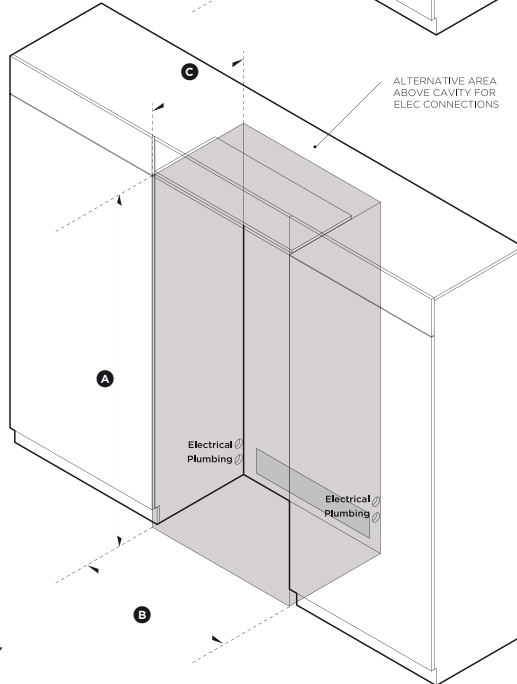

ISO VIEW OF CAVITY

36" ActiveSmart™ Built-in Refrigerator

Model no:

RS36A80UC1 (with Stainless Door panels PART NO. RD3680CU)

Cavity Dimensions		in
Ⓐ Overall height of cavity		80"
Ⓑ Overall width of cavity		36"
Ⓒ Overall depth of cavity		24 3/4"

Specifications

Electrical	
Supply	115 VAC, 60 Hz
Service	10 amp circuit

Plumbing

Supply	1/4" (6mm) comp. stainless steel braided hose
Pressure	min 22 psi (150 kPa) max 120 psi (827 kPa) @ 68°F (20°C)

NOTE: Electrical connection can be located an adjacent cabinet to either side of the fridge or above the fridge cavity.