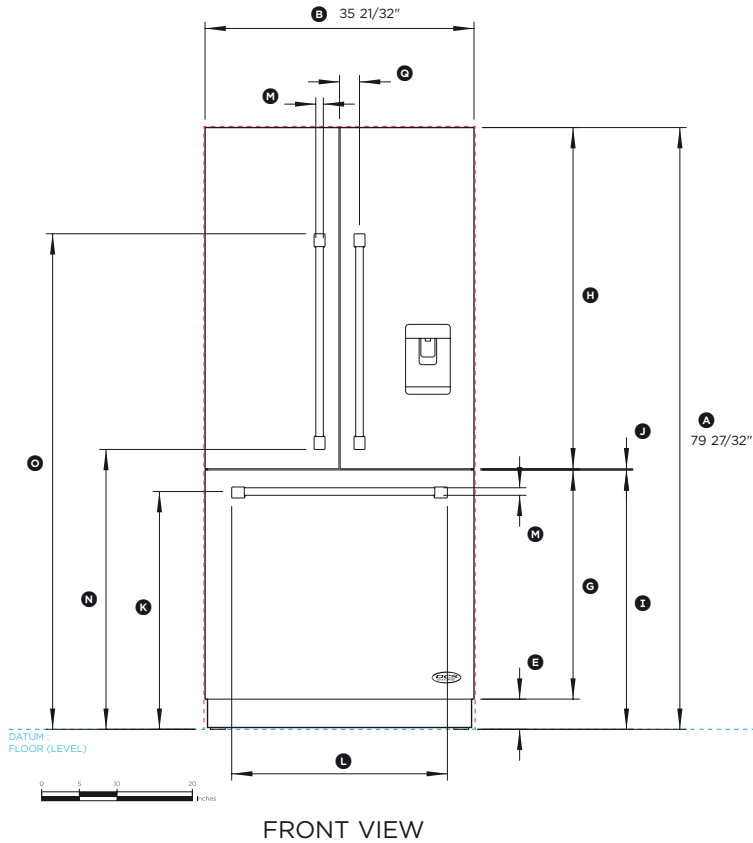

NOTE: Electrical connection can be located an adjacent cabinet to either side of the fridge or above the fridge cavity.

REAR OF CAVITY

IMPORTANT NOTE: The product dimensions and specifications apply at the date of issue. Under our policy of continuous product improvement, these dimensions and specifications may change at any time. Dimensions may vary by $\pm 3/32"$. Please read the installation manual for detailed information on installing the product or visit dcsappliances.com.

Data Sheet

36" ActiveSmart™ Built-in Refrigerator

Model no:

RS36A80UC1 (with Stainless Door panels PART NO. RD3680CU)

Product Dimensions	in
Ⓐ Overall height of fridge	79 27/32"
Ⓑ Overall width of fridge	35 21/32"
Ⓒ Depth of fridge front panels (excl. handles)	3/4"
Ⓓ Overall depth of fridge (excl. front door panels)	23 3/4"
Ⓔ Height from bottom datum to top of toe kick	4"
Ⓕ Depth of toe kick measured from front of door	4 3/4"
Ⓖ Height of bottom drawer panel	30 13/32"
Ⓗ Height of top door panels	45 9/32"
Ⓙ Height from bottom datum to top of drawer panel	34 13/32"
Ⓚ Gap between top and bottom door panels	5/32"
Ⓛ Height from bottom datum to centre of bottom handle	31 17/32"
Ⓜ Width of bottom handle	28 5/8"
Ⓝ Thickness of handles (not including standoffs)	31/32"
Ⓝ Height from bottom datum to bottom of top handle	37 1/8"
Ⓝ Height from bottom datum to top of top handle	65 3/4"
Ⓟ Height of top handles	28 5/8"
Ⓟ Distance from centre of fridge to the centre of top handles	2 5/8"
Ⓟ Depth of handle (measured from front of door)	1 5/8"
Ⓟ Depth of door (widest opening) measured from front of door	18 29/32"
Ⓟ Depth of drawer (open) measured from front of drawer, including handle	16 17/32"
Ⓟ Depth of drawer (open) measured from front of drawer, excluding handle	14 3/16"
Ⓟ Minimum door clearance to adjacent wall (115° - full internal access)	13 3/16"