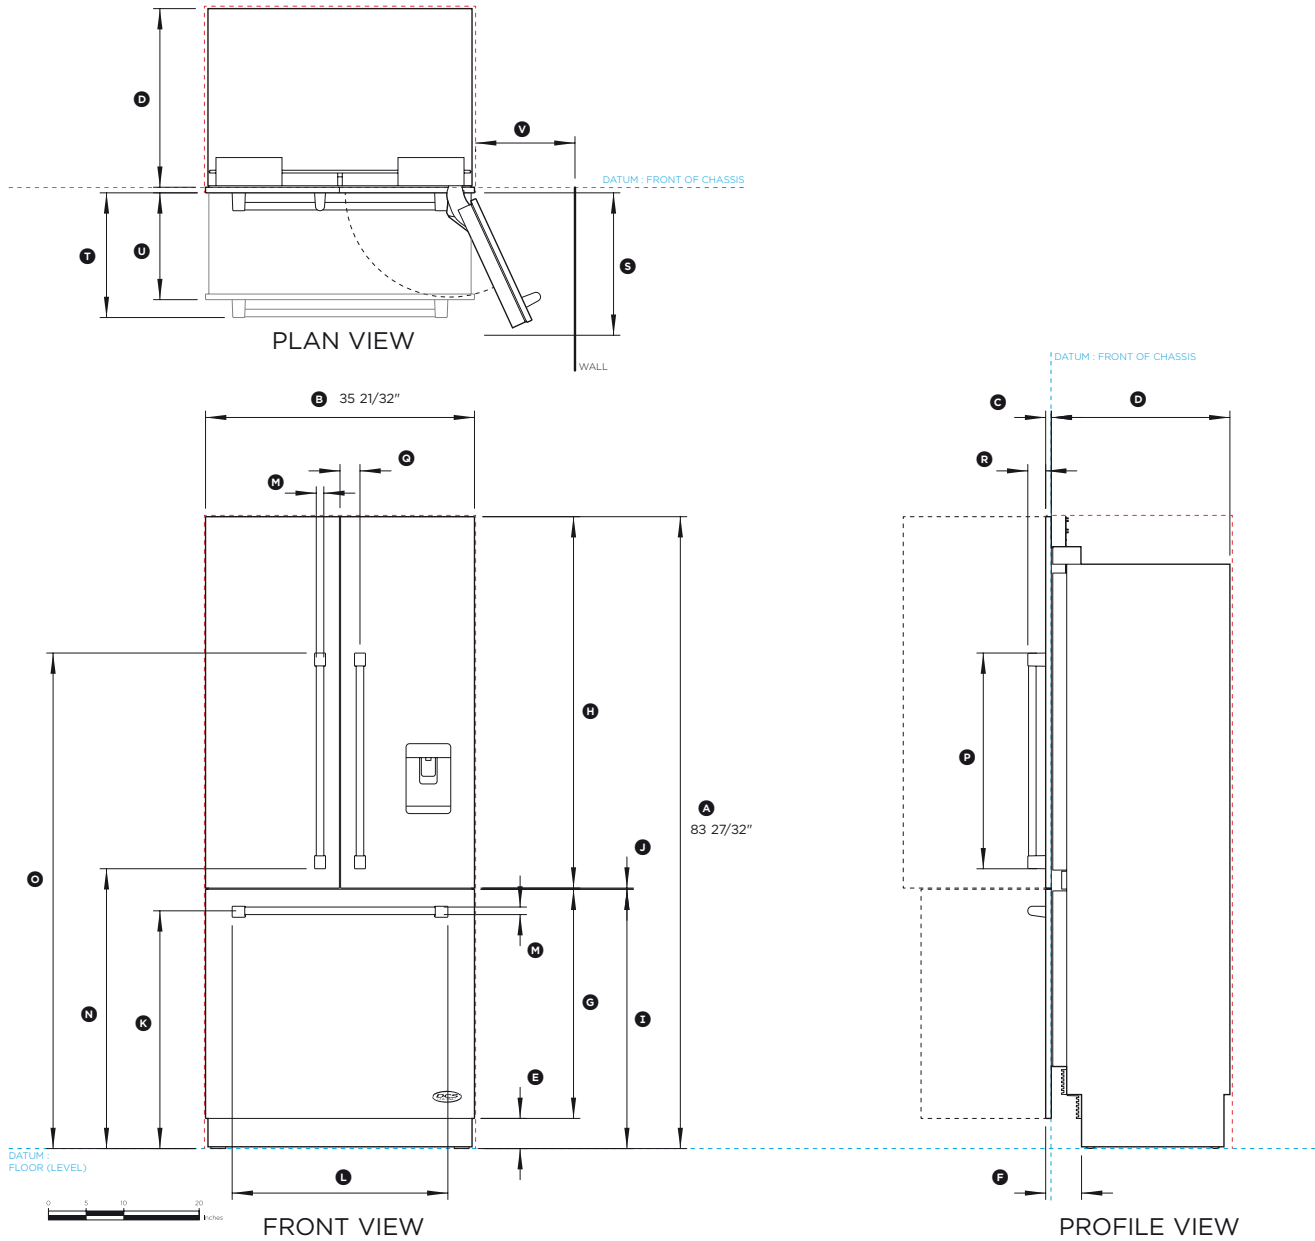

REAR OF CAVITY

IMPORTANT NOTE: The product dimensions and specifications apply at the date of issue. Under our policy of continuous product improvement, these dimensions and specifications may change at any time. Dimensions may vary by  $\pm 3/32"$ . Please read the installation manual for detailed information on installing the product or visit [dcsappliances.com](http://dcsappliances.com).

## 36" ActiveSmart™ Built-in Refrigerator

Model no:

**RS36A80UC1 (with Stainless Door panels PART NO. RD3684CU)**

Product Dimensions	in
Ⓐ Overall height of fridge	83 27/32"
Ⓑ Overall width of fridge	35 21/32"
Ⓒ Depth of fridge front panels (excl. handles)	3/4"
Ⓓ Overall depth of fridge (excl. front door panels)	23 3/4"
Ⓔ Height from bottom datum to top of toekick	4"
Ⓕ Depth of toekick measured from front of door	4 3/4"
Ⓖ Height of bottom drawer panel	30 13/32"
Ⓗ Height of top door panels	49 9/32"
Ⓙ Height from bottom datum to top of drawer panel	34 13/32"
Ⓚ Gap between top and bottom door panels	5/32"
Ⓛ Height from bottom datum to centre of bottom handle	31 17/32"
Ⓜ Width of bottom handle	28 5/8"
Ⓝ Thickness of handles (not including standoffs)	31/32"
Ⓝ Height from bottom datum to bottom of top handle	37 1/8"
Ⓞ Height from bottom datum to top of top handle	65 3/4"
Ⓟ Height of top handles	28 5/8"
Ⓠ Distance from centre of fridge to the centre of top handles	2 5/8"
Ⓡ Depth of handle (measured from front of door)	1 5/8"
Ⓢ Depth of door (widest opening) measured from front of door	18 29/32"
Ⓣ Depth of drawer (open) measured from front of drawer, including handle	15 3/4"
Ⓤ Depth of drawer (open) measured from front of drawer, excluding handle	14 3/16"
Ⓡ Minimum door clearance to adjacent wall (115° - full internal access)	12 13/32"

Clearances Dimensions	in
Minimum cabinetry gap clearance from edge of product	5/32"
Overall height of cavity	84"
Overall width of cavity	36"
Overall depth of cavity	24 3/4"

INDICATES PRODUCT DATUM

INDICATES MINIMUM CABINETRY CLEARANCES