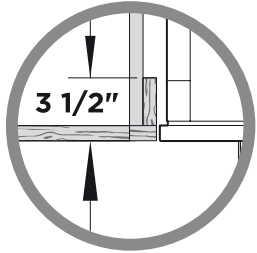

#### DIMENSIONS

(excluding door panels)

H83 <sup>27</sup>/<sub>32</sub>" x W35 <sup>21</sup>/<sub>32</sub>" x D23 <sup>3</sup>/<sub>4</sub>"

## Cavity Preparation

**Framed:** Finished return, sides and top

**Frameless:** Finished return, sides and top

ISO VIEW OF CAVITY